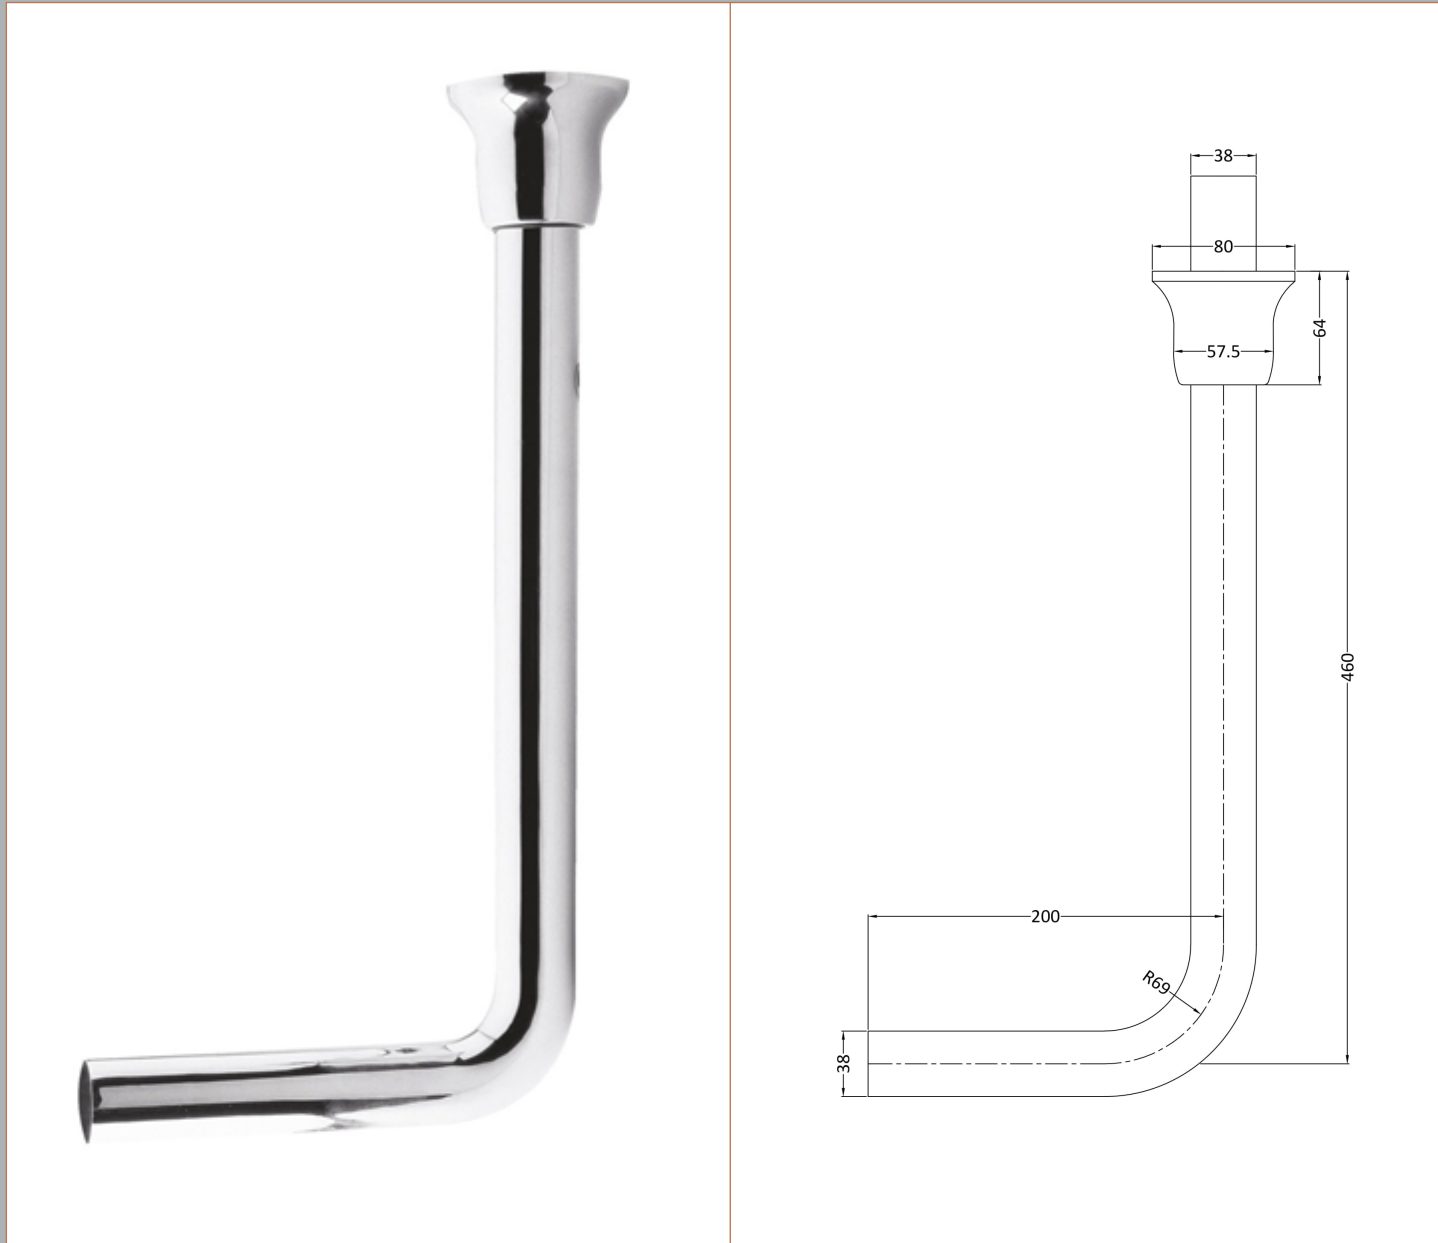

Sales Code: FA302

Description: Low Level Flush Pipe Pack

Product Dimensions

Length (mm):	
Width (mm):	81
Height (mm):	480
Depth (mm):	220
Nett Weight (kg):	0.78

Packaging Dimensions

Height (mm):	540
Width (mm):	200
Depth (mm):	75
Gross Weight (kg):	0.8

Packaging Data

Box Colour:	White Cardboard Box
Box Qty:	1
Label Size:	100 x 50
Label Colour:	White Label
Label Qty:	2

Outer Box Dimensions (If Applicable)

Height (mm):	
Width (mm):	
Length (mm):	
Depth (mm):	
Gross Weight (kg):	6
Barcode:	5055146107613

Product Details

Country of Origin:	China
Fitting Instruction:	No
CE & UKCA:	N/A
Product Material:	Brass
Heating Element Wattage:	Not Applicable
Colour/Finish:	Chrome
Product Diameter:	38mm
Connection Size:	11/2"