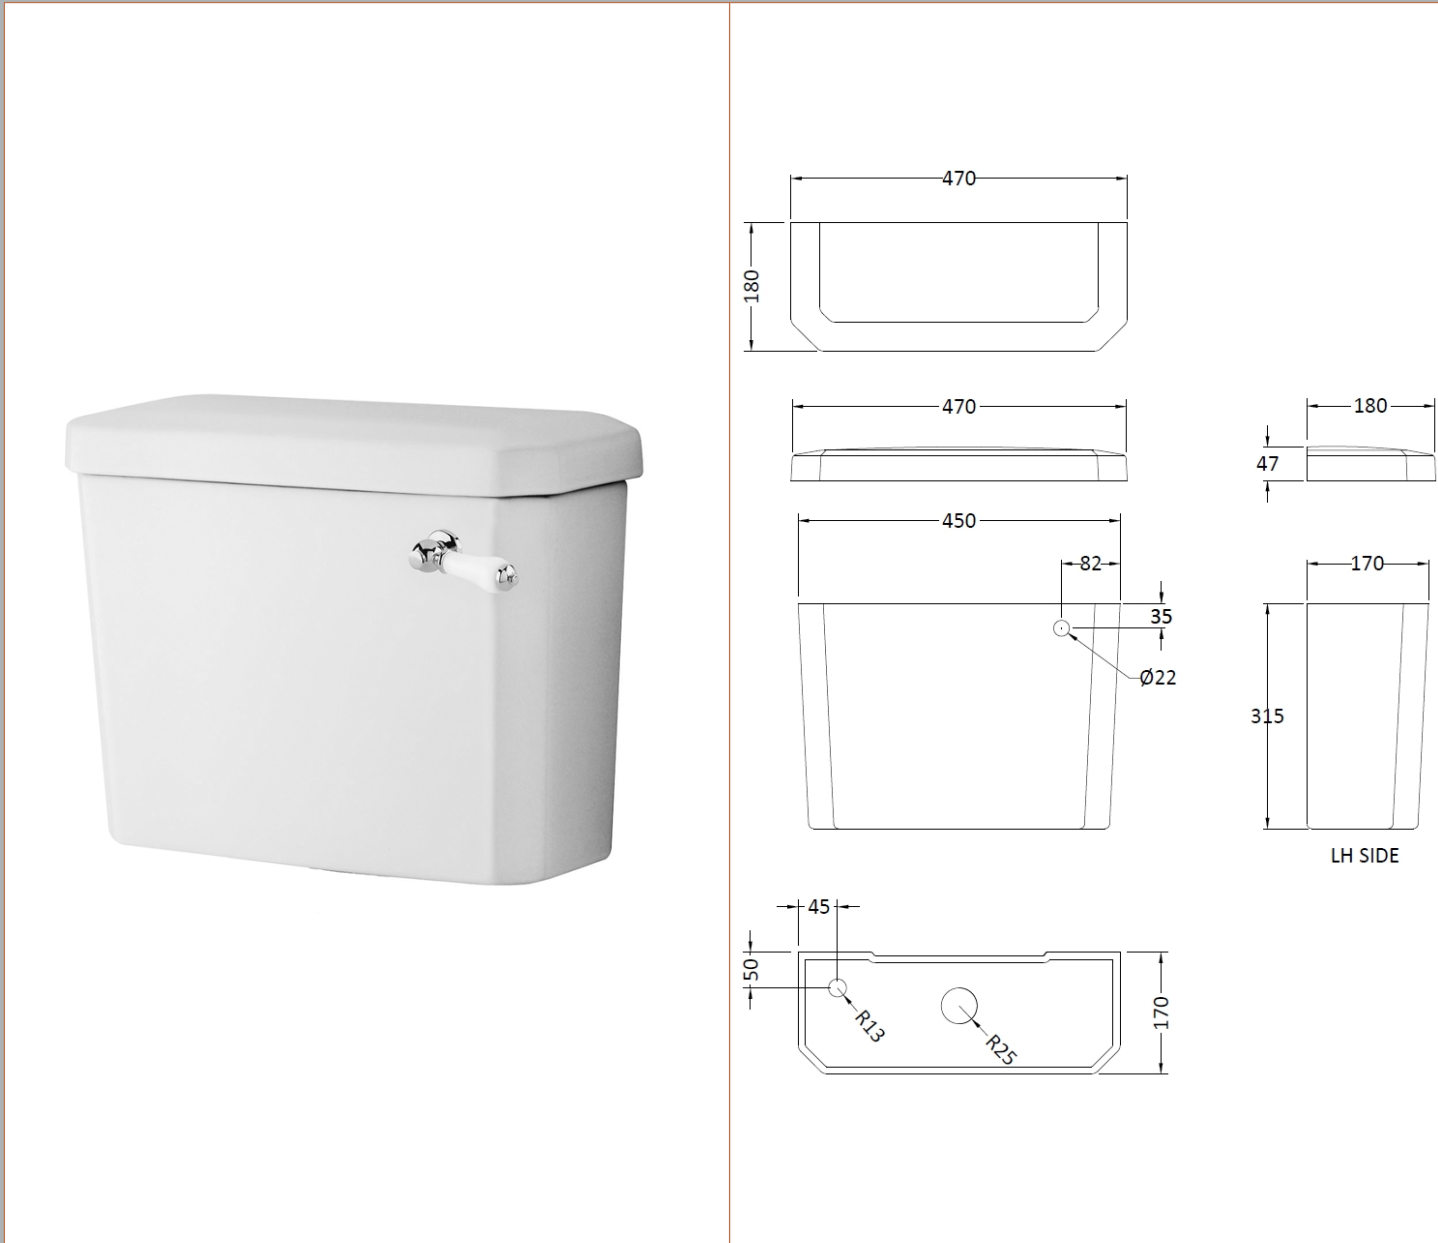

Sales Code: Cct001

Description: Carlton Low Level Wc & Flush Pipe Kit

Packaging Details

Barcode: 5056211820062

Sales Code: NCS870

Description: High/Low Level Pan (Excluding Seat)

Product Dimensions

Height (mm):	395
Width (mm):	370
Depth (mm):	495
Nett Weight (kg):	15.61

Packaging Dimensions

Height (mm):	425
Width (mm):	525
Depth (mm):	430
Gross Weight (kg):	16.5

Packaging Data

Box Colour:	Brown Cardboard Box - Printed
Box Qty:	1
Label Size:	100 x 50
Label Colour:	Not Applicable
Label Qty:	0

Outer Box Dimensions (If Applicable)

Height (mm):	
Width (mm):	
Depth (mm):	
Gross Weight (kg):	
Barcode:	5055369040131

Product Details

Country of Origin:	China
Fitting Instruction:	No
Certification: CE & UKCA:	N/A
WRAS:	N/A
WRAS No:	N/A
Product Material:	Vitreous China
Fixing Supplied:	No

Sales Code: NCS871

Description: Low Level Cistern Ceramic Lever Ftgs

Product Dimensions

Height (mm):	362
Width (mm):	470
Depth (mm):	180
Nett Weight (kg):	14.5

Packaging Dimensions

Height (mm):	316
Width (mm):	168
Depth (mm):	455
Gross Weight (kg):	16.5