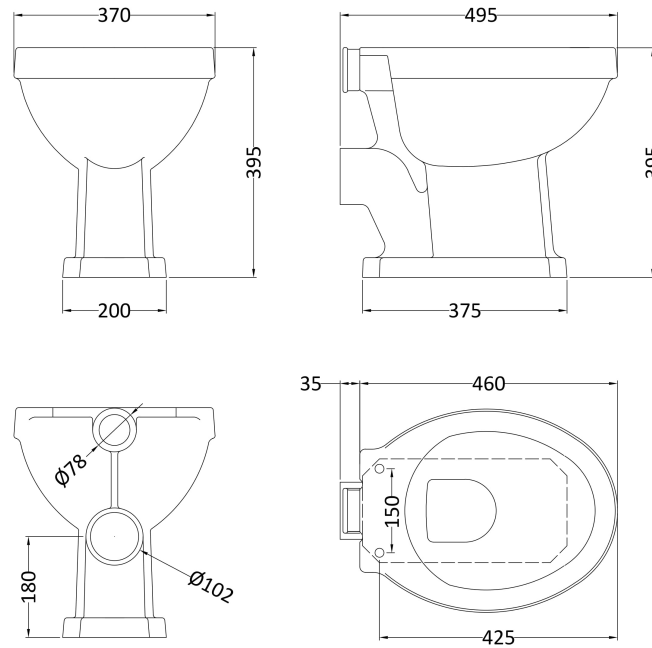

Sales Code: Cct001

Description: Carlton Low Level Wc & Flush Pipe Kit

Packaging Details

Barcode: 5056211820062

Sales Code: NCS870

Description: High/Low Level Pan (Excluding Seat)

Product Dimensions

Height (mm):	395
Width (mm):	370
Depth (mm):	495
Nett Weight (kg):	15.61

Packaging Dimensions

Height (mm):	425
Width (mm):	525
Depth (mm):	430
Gross Weight (kg):	16.5

Packaging Data

Box Colour:	Brown Cardboard Box - Printed
Box Qty:	1
Label Size:	100 x 50
Label Colour:	Not Applicable
Label Qty:	0

Outer Box Dimensions (If Applicable)

Height (mm):	
Width (mm):	
Depth (mm):	
Gross Weight (kg):	
Barcode:	5055369040131

Product Details

Country of Origin:	China
Fitting Instruction:	No
Certification: CE & UKCA:	N/A
WRAS:	N/A
WRAS No:	N/A
Product Material:	Vitreous China
Fixing Supplied:	No

Sales Code: NCS871

Description: Low Level Cistern Ceramic Lever Ftgs

Product Dimensions

Height (mm):	362
Width (mm):	470
Depth (mm):	180
Nett Weight (kg):	14.5

Packaging Dimensions

Height (mm):	316
Width (mm):	168
Depth (mm):	455
Gross Weight (kg):	16.5