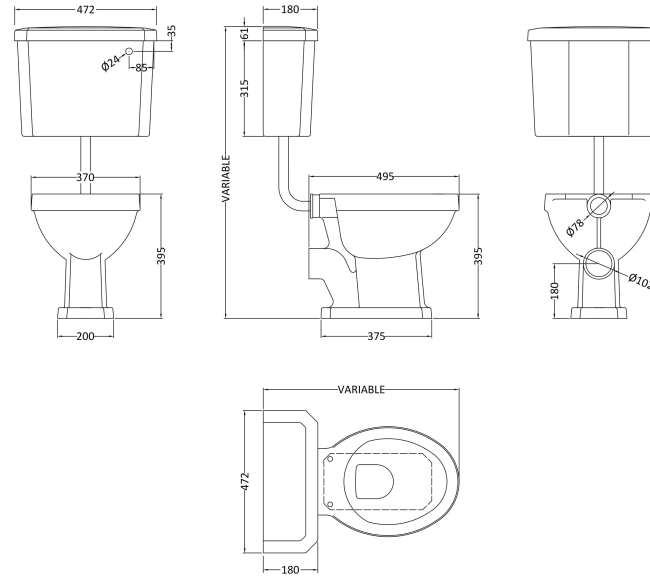

Sales Code: Cct001

Description: Carlton Low Level Wc & Flush Pipe Kit

Packaging Details

Barcode: 5056211820062

Sales Code: NCS870

Description: High/Low Level Pan (Excluding Seat)

Product Dimensions

Height (mm):	395
Width (mm):	370
Depth (mm):	495
Nett Weight (kg):	15.61

Packaging Dimensions

Height (mm):	425
Width (mm):	525
Depth (mm):	430
Gross Weight (kg):	16.5

Packaging Data

Box Colour:	Brown Cardboard Box - Printed
Box Qty:	1
Label Size:	100 x 50
Label Colour:	Not Applicable
Label Qty:	0

Outer Box Dimensions (If Applicable)

Height (mm):	
Width (mm):	
Depth (mm):	
Gross Weight (kg):	
Barcode:	5055369040131

Product Details

Country of Origin:	China
Fitting Instruction:	No
Certification: CE & UKCA:	N/A
WRAS:	N/A
WRAS No:	N/A
Product Material:	Vitreous China
Fixing Supplied:	No

Sales Code: NCS871

Description: Low Level Cistern Ceramic Lever Ftgs

Product Dimensions

Height (mm):	362
Width (mm):	470
Depth (mm):	180
Nett Weight (kg):	14.5

Packaging Dimensions

Height (mm):	316
Width (mm):	168
Depth (mm):	455
Gross Weight (kg):	16.5