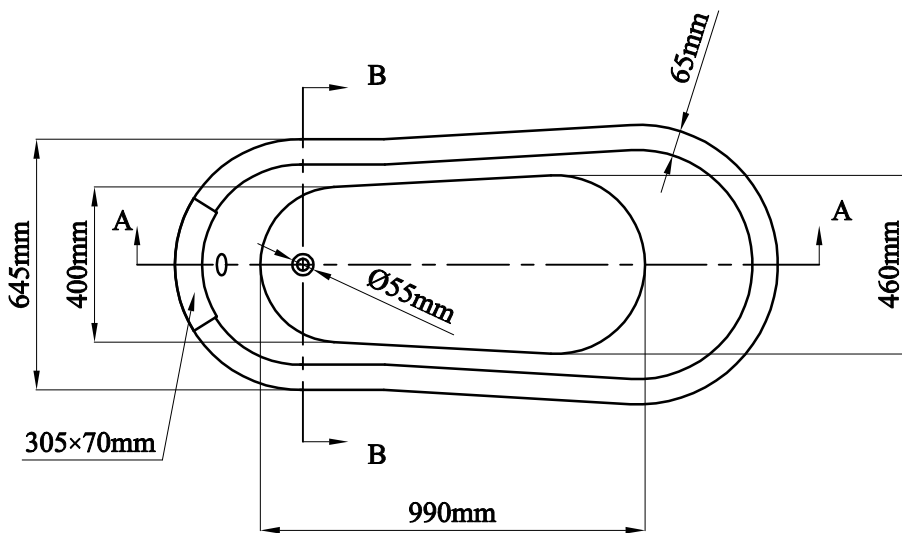

Code No.: 33.0022

Dimensions: 1560x720x760mm

SECTION A-A

SECTION B-B