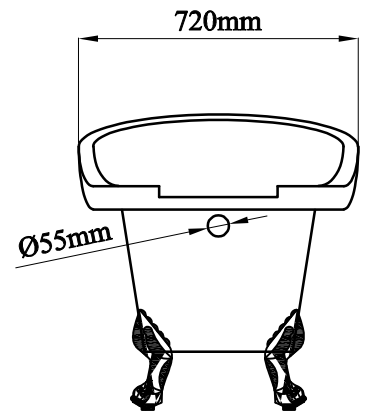

Code No.: 33.0022

Dimensions: 1560x720x760mm

SECTION A-A

SECTION B-B