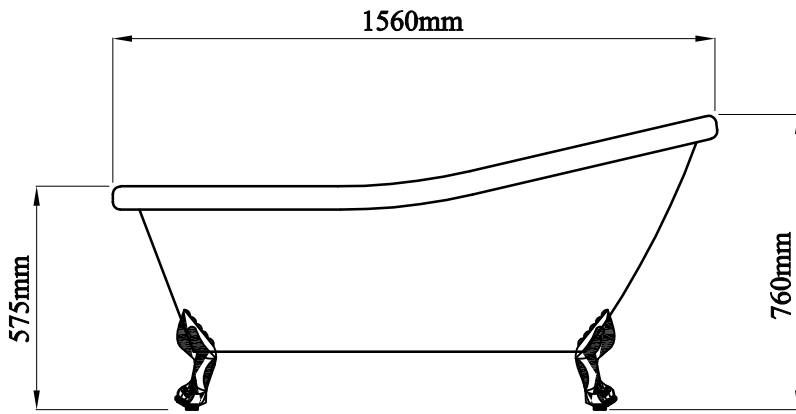

Code No.: 33.0022

Dimensions: 1560x720x760mm

SECTION A-A

SECTION B-B