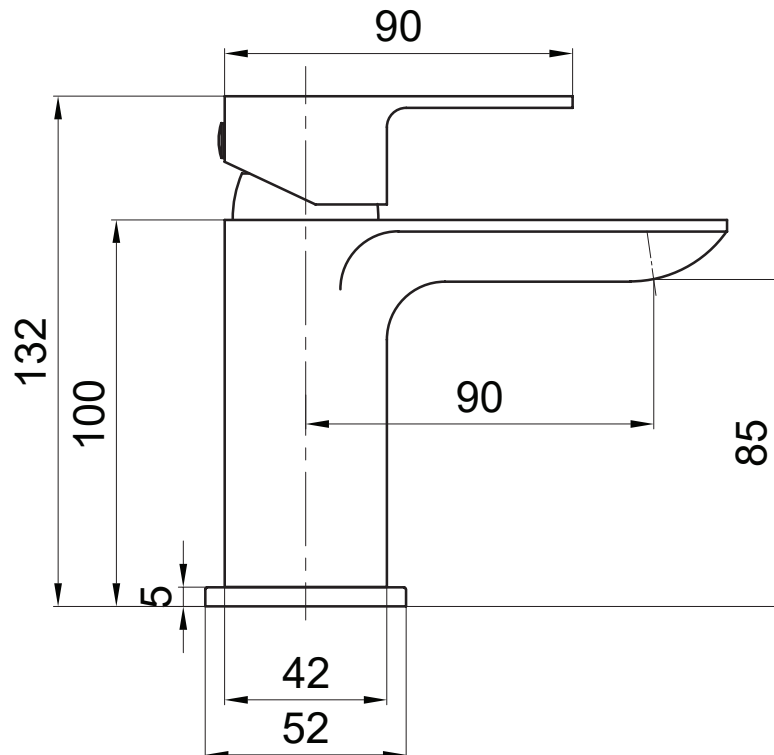

## Dimensions

Diagrams not to scale. All dimensions in mm (tolerance of +/-5mm)

\*Dimensions are subject to change, customers are advised to measure actual product before commencing installation.

## FAQs

**What is the size of the tap tail connection?** The tap tails have a standard 1/2" BSP fixing.

**What bore is the tap tail?** The tails have a 10mm internal bore.

**What length are the tap tails?** The tails are 300mm in length.