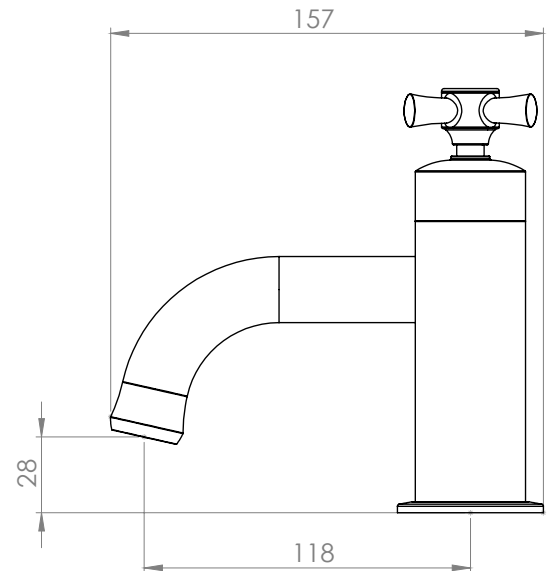

Dimensions - TCM70

Diagrams not to scale. All dimensions in mm (tolerance of +/-5mm)

*Dimensions are subject to change, customers are advised to measure actual product before commencing installation.

FAQs

What is the size of the tap tail connection? The tap tails have a standard 1/2" BSP fixing.

What bore is the tap tail? The tails have a 10mm internal bore.

What length are the tap tails? The tails are 300mm in length.

Does the tap come fitted with an aerator? Yes.

Technical Data Sheet

Cheltenham Bath Filler - TCM32

TAVISTOCK
inspiring bathrooms

No.	Description	Code	Fixings Included
1	Cheltenham Bath Filler	TCM32	YES

Min Pressure:	0.3bar
0.2bar	9.3 litres / min
0.3bar	11.7 litres / min
0.4bar	13.5 litres / min
0.5bar	15.1 litres / min
1bar	21.5 litres / min
2bar	30.5 litres / min

Dimensions - TCM32

Diagrams not to scale. All dimensions in mm (tolerance of +/-5mm)

*Dimensions are subject to change, customers are advised to measure actual product before commencing installation.

FAQs