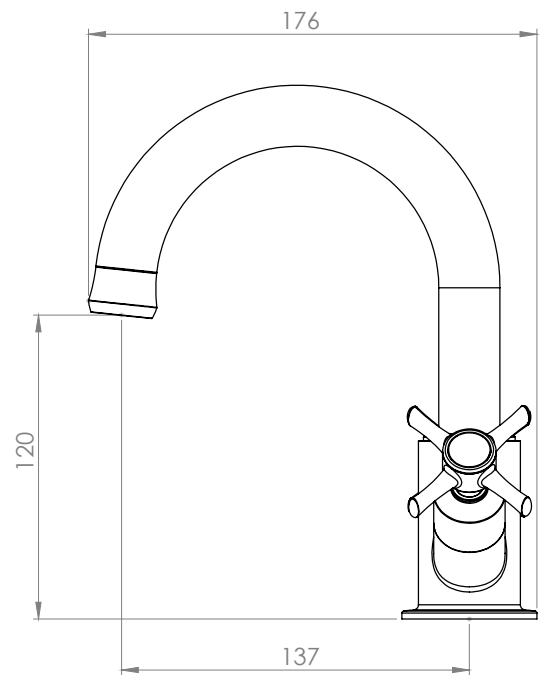

Dimensions - TCM11

Diagrams not to scale. All dimensions in mm (tolerance of +/-5mm)

*Dimensions are subject to change, customers are advised to measure actual product before commencing installation.

FAQs

What is the size of the tap tail connection? The tap tails have a standard 1/2" BSP fixing.

What bore is the tap tail? The tails have a 10mm internal bore.

What length are the tap tails? The tails are 300mm in length.

Dimensions - TCM70

Diagrams not to scale. All dimensions in mm (tolerance of +/-5mm)

*Dimensions are subject to change, customers are advised to measure actual product before commencing installation.

FAQs