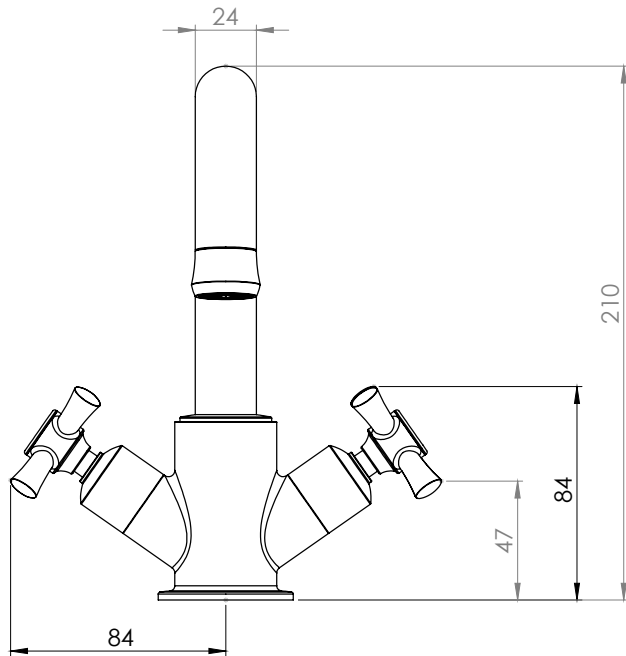

Dimensions - TCM11

Diagrams not to scale. All dimensions in mm (tolerance of +/-5mm)

*Dimensions are subject to change, customers are advised to measure actual product before commencing installation.

FAQs

What is the size of the tap tail connection? The tap tails have a standard 1/2" BSP fixing.

What bore is the tap tail? The tails have a 10mm internal bore.

What length are the tap tails? The tails are 300mm in length.

Dimensions - TCM70

Diagrams not to scale. All dimensions in mm (tolerance of +/-5mm)

*Dimensions are subject to change, customers are advised to measure actual product before commencing installation.

FAQs