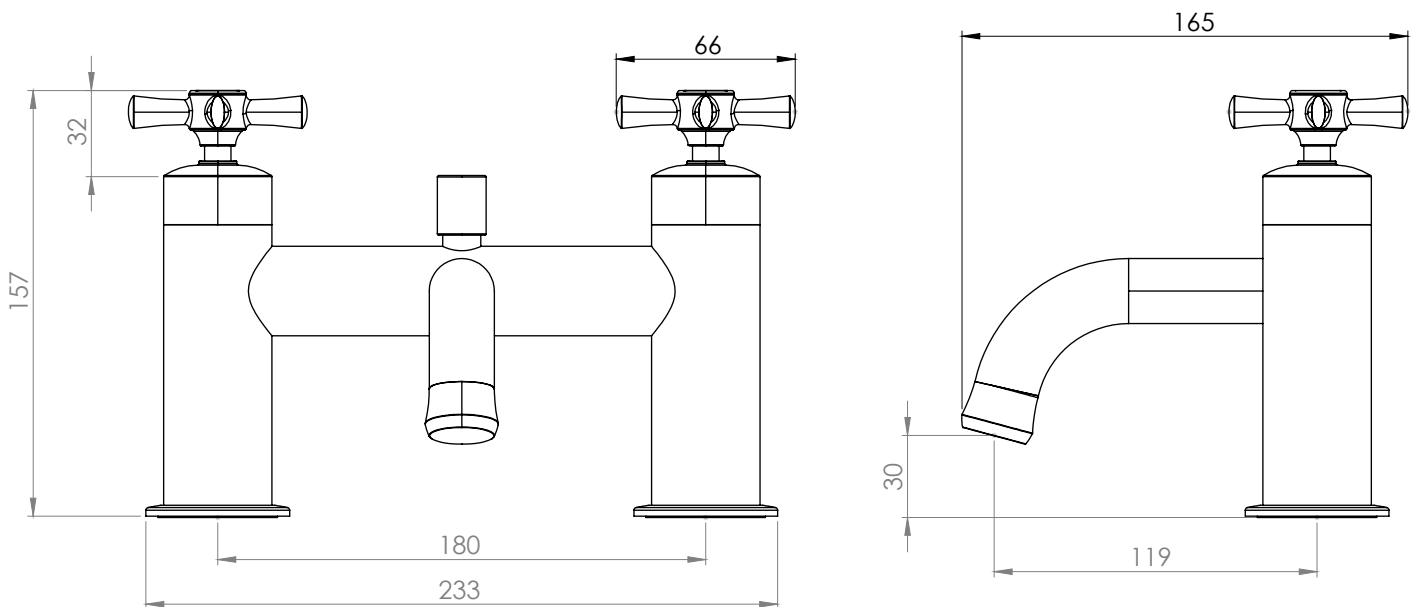

Dimensions - TCM70

Diagrams not to scale. All dimensions in mm (tolerance of +/-5mm)

*Dimensions are subject to change, customers are advised to measure actual product before commencing installation.

FAQs

Dimensions - TCM32

Diagrams not to scale. All dimensions in mm (tolerance of +/-5mm)

*Dimensions are subject to change, customers are advised to measure actual product before commencing installation.

FAQs

Does the tap come fitted with an aerator? Yes.

What size plumbing fittings are needed for the threaded legs? This product will work with standard 3/4" plumbing fittings.

Technical Data Sheet

Cheltenham Bath Shower Mixer - TCM42

Dimensions - TCM42

Diagrams not to scale. All dimensions in mm (tolerance of +/-5mm)

*Dimensions are subject to change, customers are advised to measure actual product before commencing installation.

FAQs