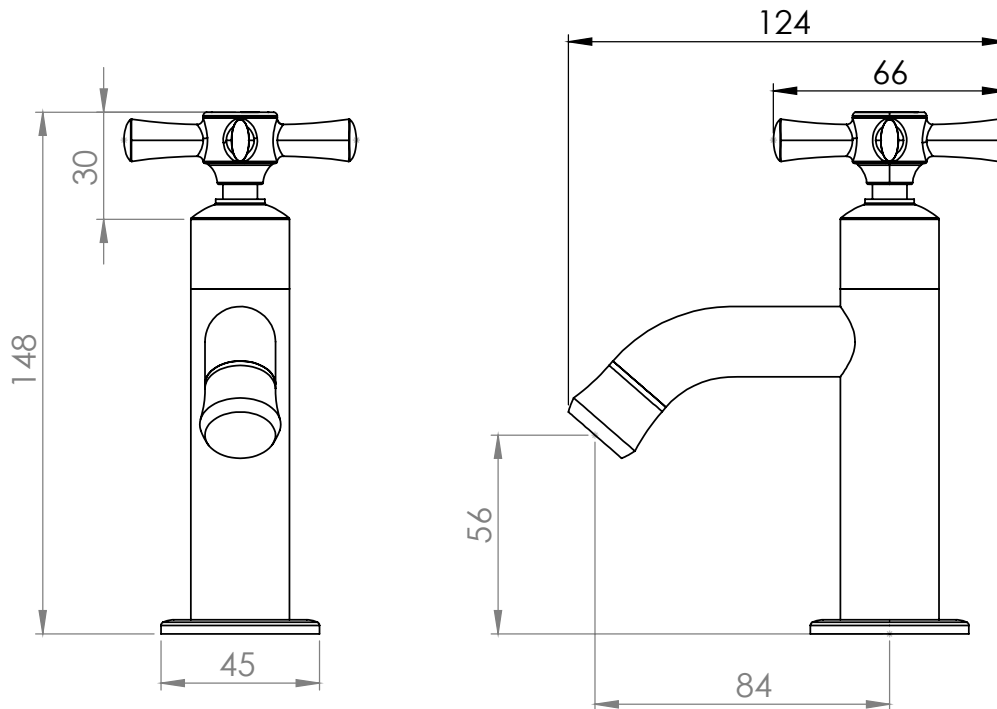

What is the size of the tap tail connection? The tap tails have a standard 1/2" BSP fixing.

What bore is the tap tail? The tails have a 10mm internal bore.

What length are the tap tails? The tails are 300mm in length.

Does the tap come fitted with an aerator? Yes.

Technical Data Sheet

Cheltenham Basin Taps - TCM70

No.	Description	Code	Fixings Included
1	Cheltenham Basin Taps	TCM70	YES

Min Pressure:	0.3bar
0.2bar	5.2 litres / min
0.3bar	7.3 litres / min
0.4bar	8.4 litres/min
0.5bar	9.7 litres / min
1bar	13.6 litres / min
2bar	19.0 litres / min
3bar	23.2 litres / min

Dimensions - TCM70

Diagrams not to scale. All dimensions in mm (tolerance of +/-5mm)

*Dimensions are subject to change, customers are advised to measure actual product before commencing installation.

FAQs