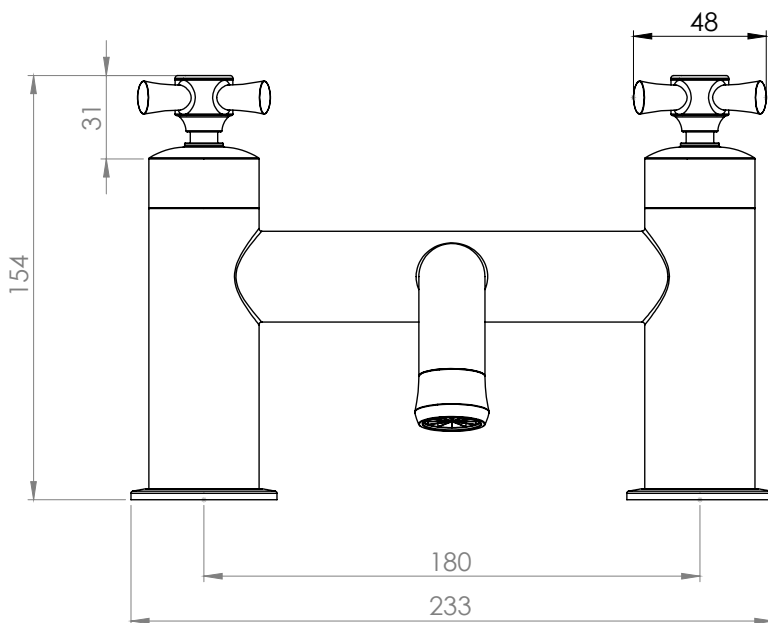

Dimensions - TCM70

Diagrams not to scale. All dimensions in mm (tolerance of +/-5mm)

*Dimensions are subject to change, customers are advised to measure actual product before commencing installation.

FAQs

What is the size of the tap tail connection? The tap tails have a standard 1/2" BSP fixing.

What bore is the tap tail? The tails have a 10mm internal bore.

What length are the tap tails? The tails are 300mm in length.

Does the tap come fitted with an aerator? Yes.

Technical Data Sheet

Cheltenham Bath Filler - TCM32

TAVISTOCK
inspiring bathrooms

No.	Description	Code	Fixings Included
1	Cheltenham Bath Filler	TCM32	YES

Min Pressure:	0.3bar
0.2bar	9.3 litres / min
0.3bar	11.7 litres / min
0.4bar	13.5 litres / min
0.5bar	15.1 litres / min
1bar	21.5 litres / min
2bar	30.5 litres / min

Dimensions - TCM32

Diagrams not to scale. All dimensions in mm (tolerance of +/-5mm)

*Dimensions are subject to change, customers are advised to measure actual product before commencing installation.

FAQs