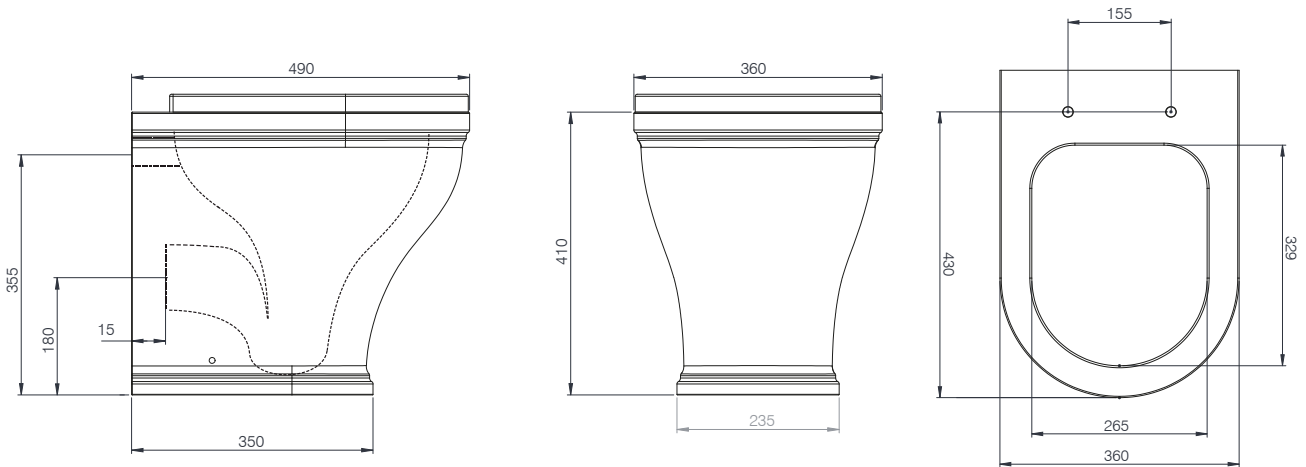

TECHNICAL DATA SHEET

Widcombe Back To Wall WC Pan - WBWPAN

ROPER RHODES®

NO.	Description	Product Code	Fixings included	Gross Weight
1	Soft Close Toilet Seat	WSCTS-SF	YES	2.1KG
2	Back to Wall WC	WBWPAN	YES	25KG

Floor Fixings

- 1. 2x Nylon Floor Bracket
- 2. 4x Stainless Steel Screws
- 3. 2x Nylon Screw Plugs
- 4. 2x Nylon Screw Collars
- 5. 2x Nylon Collars Caps (Metalic Finish)

Spare Code: SP14211

DIMENSIONS

DIAGRAMS NOT TO SCALE | ALL DIMENSIONS IN MM TOLERANCE OF ± 5MM
ALL PRODUCTS CONFORM TO BRITISH STANDARDS

*Dimensions are subject to change, customers are advised to measure actual product before commencing installation.

**Fixing point dimensions are for guidance only. The positions of fixings must be checked when product is received.

Q - Rim type?

A - Rimless

Key Dimensions Descriptions	Key Dimensions (mm)
Front to Back Footprint	350mm
Left to Right Footprint	235mm
Bowl Front to Back	329mm
Bowl Left to Right	265mm
Pan Height	410mm
Pan Overall front to Back	490mm
Centre Flush Inlet to Floor	355mm
Centre Waste Outlet to Floor	180mm
Width of Void	180mm
Is there a Ceramic Brace Bar	No
Distance from Spigot to back of Pan	15mm