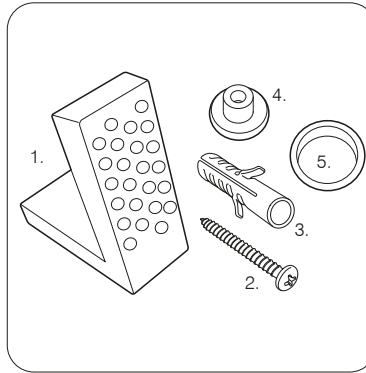

TECHNICAL DATA SHEET

Widcombe Back To Wall WC Pan - WBWPAN

ROPER RHODES®

NO.	Description	Product Code	Fixings included	Gross Weight
1	Soft Close Toilet Seat	WSCTS-SF	YES	2.1KG
2	Back to Wall WC	WBWPAN	YES	25KG

Floor Fixings

- 1. 2x Nylon Floor Bracket
- 2. 4x Stainless Steel Screws
- 3. 2x Nylon Screw Plugs
- 4. 2x Nylon Screw Collars
- 5. 2x Nylon Collars Caps (Metalic Finish)

Spare Code: SP14211

DIMENSIONS

DIAGRAMS NOT TO SCALE | ALL DIMENSIONS IN MM TOLERANCE OF ± 5MM
ALL PRODUCTS CONFORM TO BRITISH STANDARDS

*Dimensions are subject to change, customers are advised to measure actual product before commencing installation.

**Fixing point dimensions are for guidance only. The positions of fixings must be checked when product is received.

Q - Rim type?

A - Rimless

Key Dimensions Descriptions	Key Dimensions (mm)
Front to Back Footprint	350mm
Left to Right Footprint	235mm
Bowl Front to Back	329mm
Bowl Left to Right	265mm
Pan Height	410mm
Pan Overall front to Back	490mm
Centre Flush Inlet to Floor	355mm
Centre Waste Outlet to Floor	180mm
Width of Void	180mm
Is there a Ceramic Brace Bar	No
Distance from Spigot to back of Pan	15mm