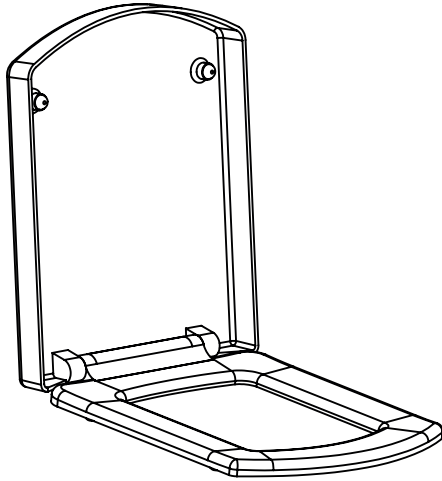

TECHNICAL DATA SHEET

Vibe Soft Close Toilet Seat - TS700S

TAVISTOCK

NO.	Description	Product Code	Fixings included	Gross Weight
I	Soft Close Toilet Seat	TS700S	YES	2.5KG

Spares Codes:

Vibe Secure Fix Kit - SP19733

Vibe Wrap Over Buffer Pack - SP14877

DIMENSIONS

DIAGRAMS NOT TO SCALE | ALL DIMENSIONS IN MM TOLERANCE OF ± 5MM
ALL PRODUCTS CONFORM TO BRITISH STANDARDS

*Dimensions are subject to change, customers are advised to measure actual product before commencing installation.

FAQs

Q - What's the maximum test load of the seat?

A - 150kg

Q - What are the fixings made from?

A - Stainless Steel Cover Plates/Screws, Nylon Anchor Plates, Rubber Washers, Rubber Fixing Plugs.

Key Dimensions Descriptions	Key Dimensions (mm)
Seat/Lid Front to Back	445mm
Seat/Lid Left to Right	358mm
Ring Hole Front to Back	270mm
Ring Hole Left to Right	210mm
Seat Overall Thickness	43mm
Width of Back of Seat	358mm