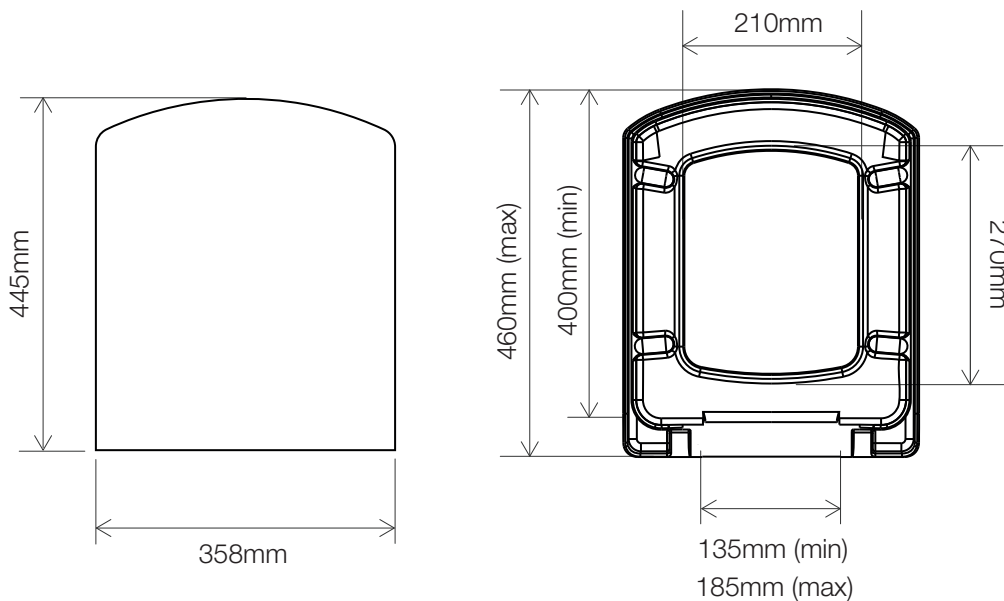

TECHNICAL DATA SHEET

Vibe Soft Close Toilet Seat - TS700S

TAVISTOCK

NO.	Description	Product Code	Fixings included	Gross Weight
I	Soft Close Toilet Seat	TS700S	YES	2.5KG

Spares Codes:

Vibe Secure Fix Kit - SP19733

Vibe Wrap Over Buffer Pack - SP14877

DIMENSIONS

DIAGRAMS NOT TO SCALE | ALL DIMENSIONS IN MM TOLERANCE OF ± 5MM
ALL PRODUCTS CONFORM TO BRITISH STANDARDS

*Dimensions are subject to change, customers are advised to measure actual product before commencing installation.

FAQs

Q - What's the maximum test load of the seat?

A - 150kg

Q - What are the fixings made from?

A - Stainless Steel Cover Plates/Screws, Nylon Anchor Plates, Rubber Washers, Rubber Fixing Plugs.

Key Dimensions Descriptions	Key Dimensions (mm)
Seat/Lid Front to Back	445mm
Seat/Lid Left to Right	358mm
Ring Hole Front to Back	270mm
Ring Hole Left to Right	210mm
Seat Overall Thickness	43mm
Width of Back of Seat	358mm