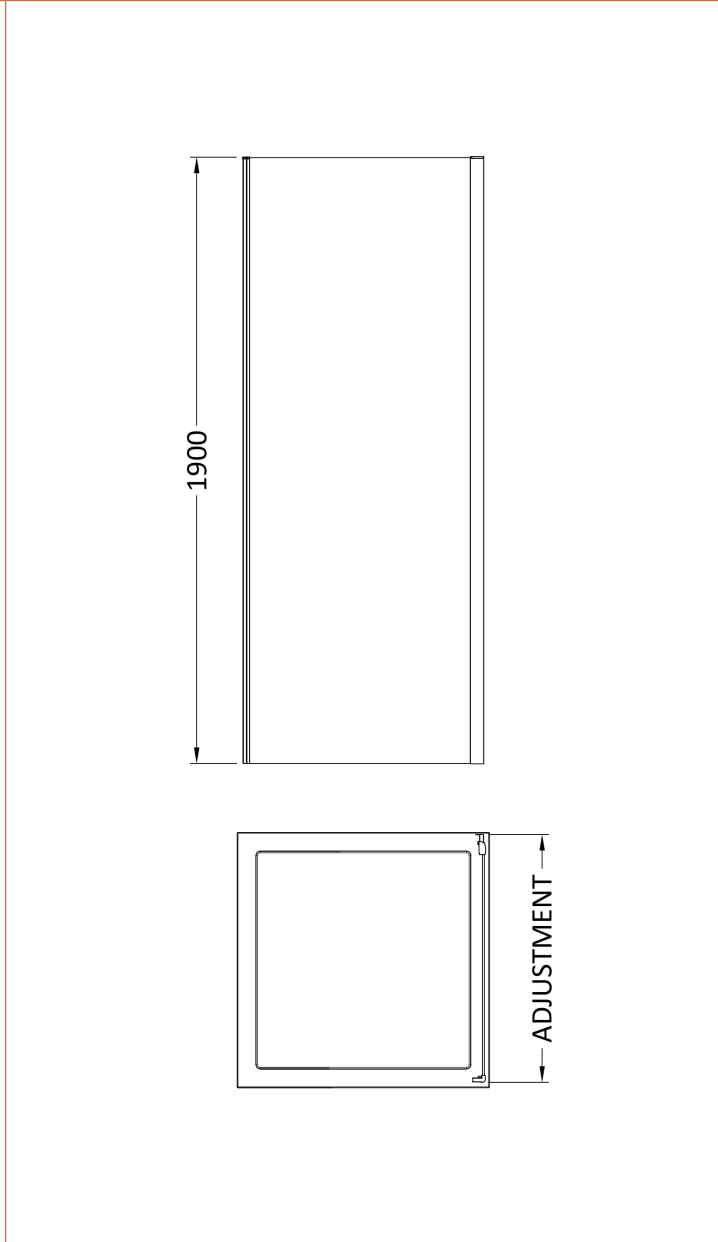

Sales Code: SMS70BB-E6

Description: 1900 X 700mm Side Panel

Product Dimensions	
Height (mm):	1900
Width (mm):	690
Depth (mm):	31
Nett Weight (kg):	20.2
Packaging Dimensions	
Height (mm):	1962
Width (mm):	690
Length (mm):	60
Gross Weight (kg):	20.2
Packaging Data	
Box Colour:	Brown Cardboard Box - Printed
Box Qty:	1
Label Size:	100 x 50
Label Colour:	Not Applicable
Label Qty:	0
Outer Box Dimensions (If Applicable)	
Height (mm):	
Width (mm):	
Depth (mm):	
Length (mm):	
Gross Weight (kg):	
Barcode:	5056678452738
Product Details	
Country of Origin:	China
Fitting Instruction:	No
CE & UKCA:	No
Profile Material:	Aluminium
Profile Finish:	Brushed Brass
Adjustments (mm):	672mm-690mm
Entry Width (mm):	N/A
Swing In Dim (mm):	N/A
Swing Out Dim (mm):	N/A
Radius (mm):	Not Applicable
Glass Thickness (mm):	6
Easy Fit:	Yes
Easy Clean:	No
Handle Style:	Not Applicable
Handle Material:	Not Applicable
Enclosure Design:	Semi-Frameless
Wheel Type:	Not Applicable
Support Bar Included:	Support Bar Not Included
Extras:	None