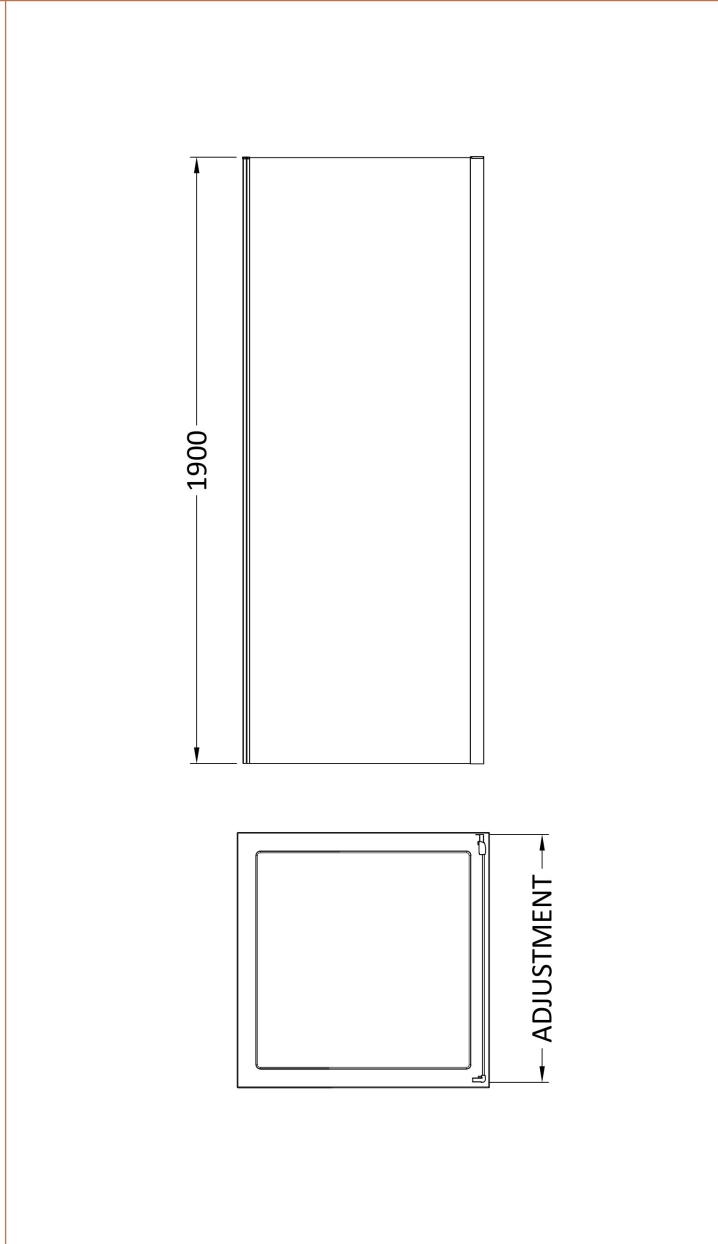

Sales Code: SMS76BB-E6

Description: 1900 X 760mm Side Panel

Product Dimensions	
Height (mm):	1900
Width (mm):	750
Depth (mm):	31
Nett Weight (kg):	21.9
Packaging Dimensions	
Height (mm):	1962
Width (mm):	750
Length (mm):	60
Gross Weight (kg):	21.9
Packaging Data	
Box Colour:	Brown Cardboard Box - Printed
Box Qty:	1
Label Size:	100 x 50
Label Colour:	Not Applicable
Label Qty:	0
Outer Box Dimensions (If Applicable)	
Height (mm):	
Width (mm):	
Depth (mm):	
Length (mm):	
Gross Weight (kg):	
Barcode:	5056678452745
Product Details	
Country of Origin:	China
Fitting Instruction:	No
CE & UKCA:	No
Profile Material:	Aluminium
Profile Finish:	Brushed Brass
Adjustments (mm):	715mm - 735mm
Entry Width (mm):	N/A
Swing In Dim (mm):	N/A
Swing Out Dim (mm):	N/A
Radius (mm):	Not Applicable
Glass Thickness (mm):	6
Easy Fit:	Yes
Easy Clean:	No
Handle Style:	Not Applicable
Handle Material:	Not Applicable
Enclosure Design:	Semi-Frameless
Wheel Type:	Not Applicable
Support Bar Included:	Support Bar Not Included
Extras:	None