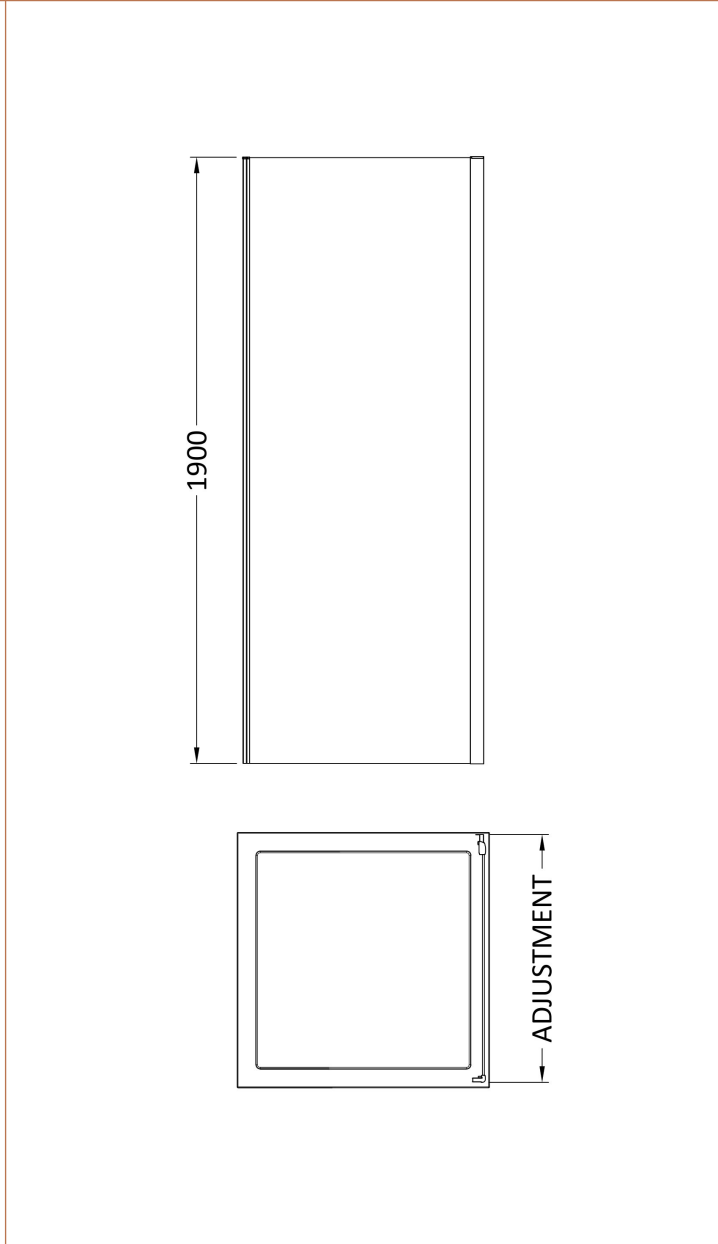

Sales Code: SMSP80BB-E6

Description: 1900 X 800mm Side Panel

Product Dimensions	
Height (mm):	1900
Width (mm):	790
Depth (mm):	31
Nett Weight (kg):	23
Packaging Dimensions	
Height (mm):	1962
Width (mm):	790
Length (mm):	60
Gross Weight (kg):	23
Packaging Data	
Box Colour:	Brown Cardboard Box - Printed
Box Qty:	1
Label Size:	100 x 50
Label Colour:	Not Applicable
Label Qty:	0
Outer Box Dimensions (If Applicable)	
Height (mm):	
Width (mm):	
Depth (mm):	
Length (mm):	
Gross Weight (kg):	
Barcode:	5056678452752
Product Details	
Country of Origin:	China
Fitting Instruction:	No
CE & UKCA:	No
Profile Material:	Aluminium
Profile Finish:	Brushed Brass
Adjustments (mm):	772mm - 790mm
Entry Width (mm):	N/A
Swing In Dim (mm):	N/A
Swing Out Dim (mm):	N/A
Radius (mm):	Not Applicable
Glass Thickness (mm):	6
Easy Fit:	Yes
Easy Clean:	No
Handle Style:	Not Applicable
Handle Material:	Not Applicable
Enclosure Design:	Semi-Frameless
Wheel Type:	Not Applicable
Support Bar Included:	Support Bar Not Included
Extras:	None