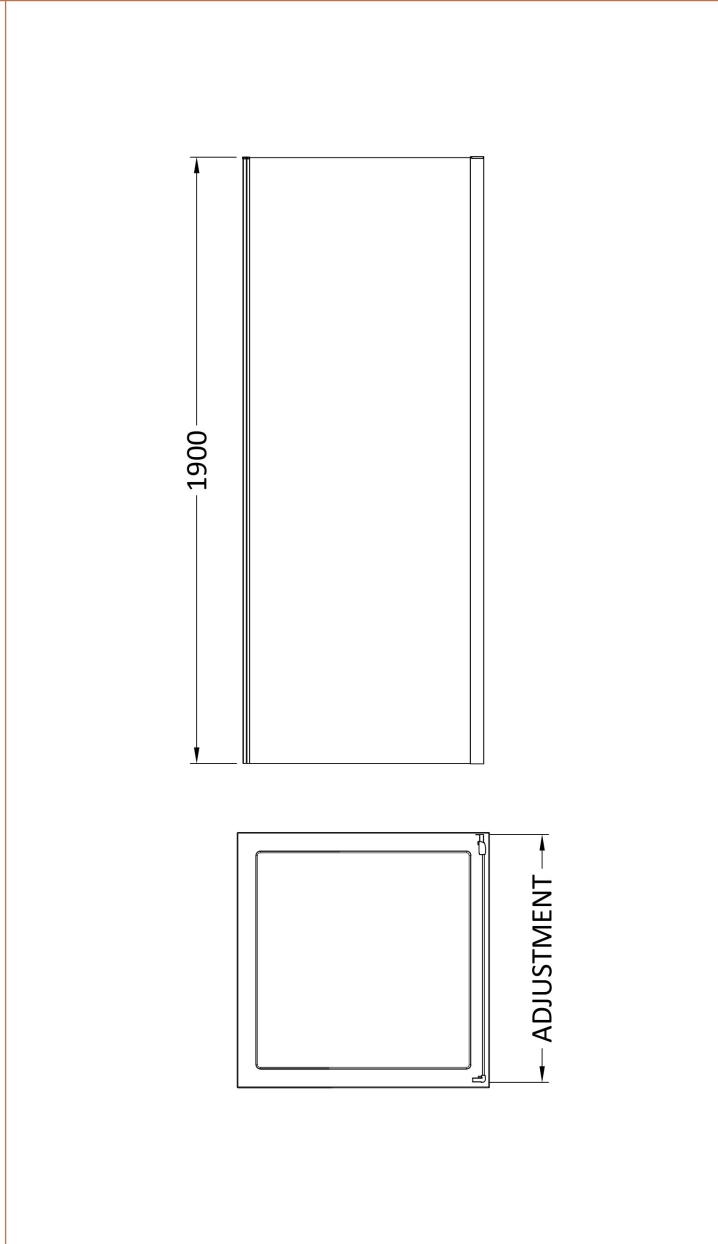

Sales Code: SMSP90BB-E6

Description: 1900 X 900mm Side Panel

Product Dimensions	
Height (mm):	1900
Width (mm):	890
Depth (mm):	31
Nett Weight (kg):	25.8
Packaging Dimensions	
Height (mm):	1962
Width (mm):	890
Length (mm):	60
Gross Weight (kg):	25.8
Packaging Data	
Box Colour:	Brown Cardboard Box - Printed
Box Qty:	1
Label Size:	100 x 50
Label Colour:	Not Applicable
Label Qty:	0
Outer Box Dimensions (If Applicable)	
Height (mm):	
Width (mm):	
Depth (mm):	
Length (mm):	
Gross Weight (kg):	
Barcode:	5056678452769
Product Details	
Country of Origin:	China
Fitting Instruction:	No
CE & UKCA:	No
Profile Material:	Aluminium
Profile Finish:	Brushed Brass
Adjustments (mm):	872mm - 890mm
Entry Width (mm):	N/A
Swing In Dim (mm):	N/A
Swing Out Dim (mm):	N/A
Radius (mm):	Not Applicable
Glass Thickness (mm):	6
Easy Fit:	Yes
Easy Clean:	No
Handle Style:	Not Applicable
Handle Material:	Not Applicable
Enclosure Design:	Semi-Frameless
Wheel Type:	Not Applicable
Support Bar Included:	Support Bar Not Included
Extras:	None