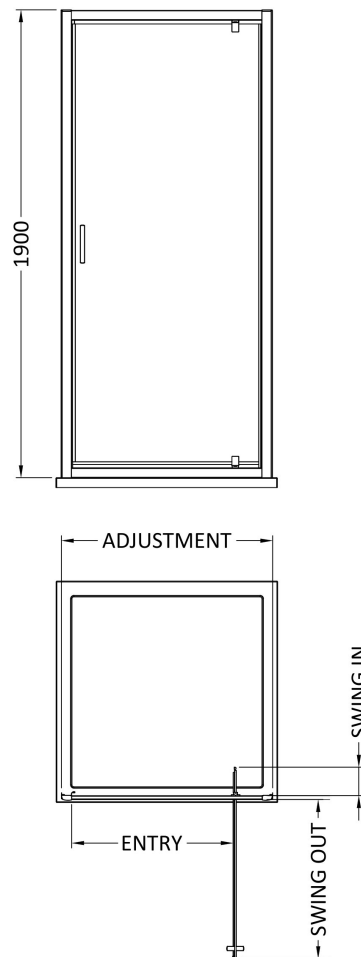

Sales Code: SMPD76BB-E6

Description: 1900 X 760mm Pivot Shower Door

### Product Dimensions

Height (mm):	1900
Width (mm):	755
Depth (mm):	44
Nett Weight (kg):	22.8

### Packaging Dimensions

Height (mm):	1962
Width (mm):	770
Length (mm):	62
Gross Weight (kg):	22.8

### Outer Box Dimensions (If Applicable)

Height (mm):	
Width (mm):	
Depth (mm):	
Length (mm):	
Gross Weight (kg):	
Barcode:	5056678452653