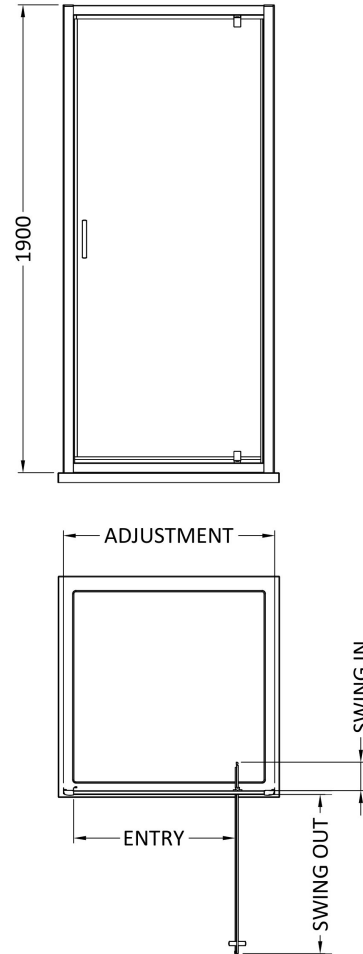

Sales Code: SMPD80BB-E6

Description: 1900 X 800mm Pivot Shower Door

Product Dimensions

Height (mm):	1900
Width (mm):	795
Depth (mm):	44
Nett Weight (kg):	23.9

Packaging Dimensions

Height (mm):	1962
Width (mm):	810
Length (mm):	62
Gross Weight (kg):	23.9

Packaging Data

Box Colour:	Brown Cardboard Box - Printed
Box Qty:	1
Label Size:	100 x 50
Label Colour:	Not Applicable
Label Qty:	0

Outer Box Dimensions (If Applicable)

Height (mm):	
Width (mm):	
Depth (mm):	
Length (mm):	
Gross Weight (kg):	
Barcode:	5056678452660

Product Details

Country of Origin:	China
Fitting Instruction:	No
CE & UKCA:	No
Profile Material:	Aluminium
Profile Finish:	Brushed Brass
Adjustments (mm):	760mm - 795mm
Entry Width (mm):	560mm
Swing In Dim (mm):	115mm
Swing Out Dim (mm):	545mm
Radius (mm):	Not Applicable
Glass Thickness (mm):	6
Easy Fit:	Yes
Easy Clean:	No
Handle Style:	Square T Shape Handle
Handle Material:	ABS
Enclosure Design:	Framed
Wheel Type:	Not Applicable
Support Bar Included:	Support Bar Not Included
Extras:	None