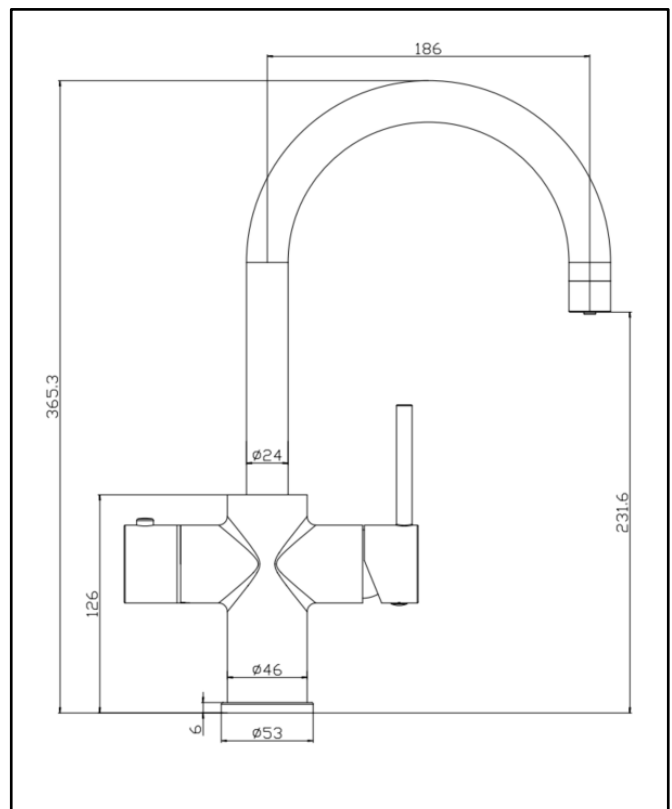

## 3 In 1 Boiling Water Tap U Spout

Product Code: HOT001

**SCUDO**  
BEAUTIFUL BATHROOMS

0330 124 7290

[sales@scudo.co.uk](mailto:sales@scudo.co.uk) [www.scudo.co.uk](http://www.scudo.co.uk)

Scudo is the trading name of Harrison Bathrooms Ltd. Whilst we endeavor to ensure that the product information is accurate, we accept no liability for any information given. All images are for illustration purposes only. Product images and specification are subject to change. Measurements are in millimeters and are nominal.

Product Name	HOT001
Product Description	3 in 1 Boiling Water Tap U Spout
<b>Product Transportation</b>	
Barcode	5060991254498
Country of origin	CH
Commodity code	84818090000
<b>Product Measurements</b>	
Product Weight (KG)	1.7
Product Width (mm)	See Line Drawing
Product Height (mm)	365
Product Depth (mm)	See Line Drawing
<b>Primary Packed Measurements</b>	
Packaged Weight	2.25
Packed Length	330
Packed Width	510
Packed Height	85

<b>General Information</b>	
Construction Material	Brass, Stainless Steel
Installation type	Deck Mounted
Colour / Finish	Chrome
<b>Tap / Shower Attributes</b>	
WRAS Approved	No
TMV Approved	No
Minimum Operating Pressure (bar)	0.5
Maximum Operating Pressure (bar)	5
Flexible Tails Included	Yes
Number of tap holes required	1
Handle Type	Lever
Swivel Spout	Yes
Inlet Connection	1/2" + Additional connections
Outlet Connection	N/a
Tap Hole Diameter (mm)	35
Tap Type description	Mono Mixer
Includes Waste	No
Valve / Cartridge Type	Single lever cartridges 35mm
Cartridge Spare code	
<b>Flow Rates</b>	
0.2bar (l/min)	N/a
0.5bar (l/min)	5.4
1bar (l/min)	7.7
2bar (l/min)	10.8
3bar (l/min)	13.1
Boiling water 3bar (l/min)	1.8

### Dimensions

(Measurements in mm)