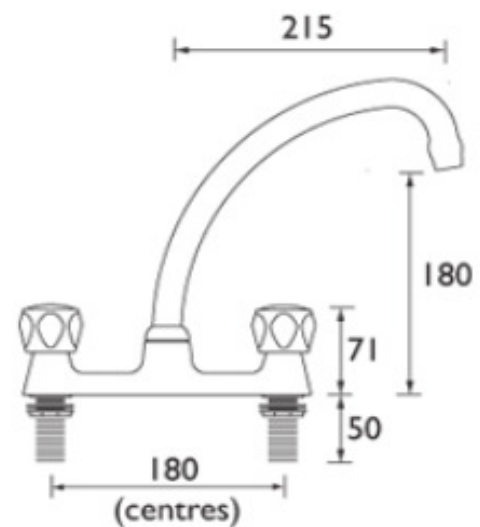

### Product Specification

|                    |  |
|--------------------|--|
| Product Code:      | VAC BDSM C MT  |
| Finishes:          | Chrome   |
| Product Type:      | Contemporary   |
| Construction:      | Tap bodies are of all brass construction               |
| Valve Type:        | 1/2" Standard valve                                    |
| Supply:            | Suitable for all plumbing systems, preferably balanced |
| Inlet Connections: | 1/2" BSP   |
| Water Pressure:    | Min 0.2 bar, Max. 7.0 bar                              |

### Additional Information

- Dual flow
- Supplied with metal heads
- Supplied with metal backnuts
- Chrome plated to BS EN 248