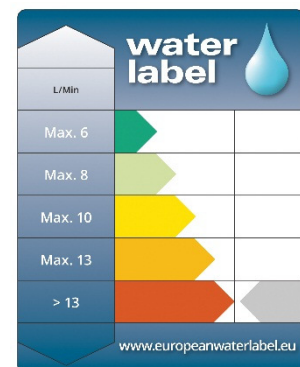

Compliance/Approvals

WRAS Approval No: 1411705

Technical Advice: For further information please call 0844 7016273 or email customer care@bristan.com

Guarantee: 5 years covering manufacturing faults.

Bristan, Birch Coppice Business Park, Dordon, Tamworth, B78 1SG
Telephone: 0844 701 6274 Facsimile: 0844 701 6275
Web Site: www.bristan.com Email: enquire@bristan.com

The information contained on this page was correct at date of issue. Fitting dimensions are provided as a guide only. Some variation may occur due to manufacturing tolerances. Bristan pursues a policy of continuing improvement in design and performance of its products and so reserves the right to change specifications without prior notice.