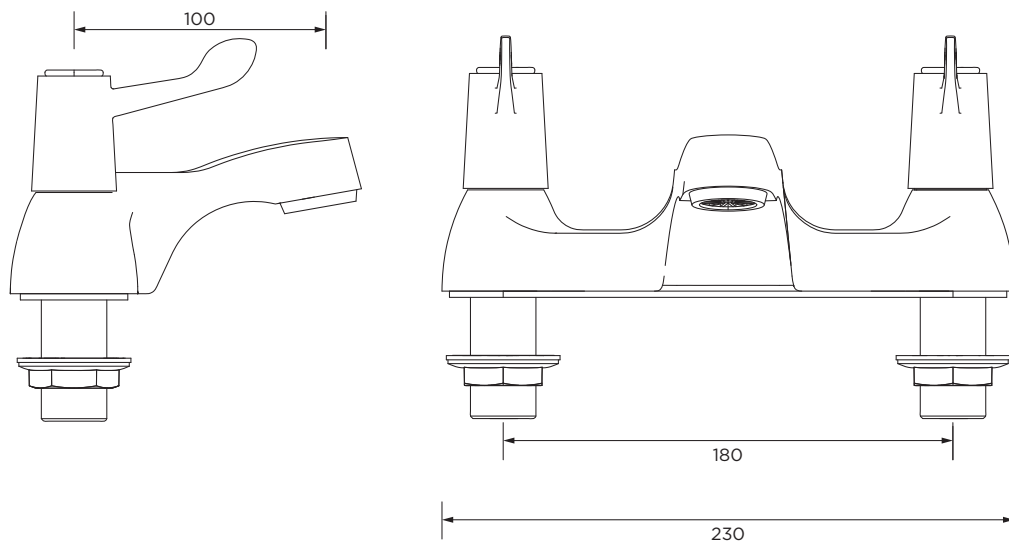

VAL BF C CD

LEVER Tap Range Lever Bath Filler With Ceramic Disc Valves Chrome

Features:

- Long life and easy to use 1/4 turn ceramic disc valves
- Metal back nuts for added durability
- Supplied with 3" (76mm) metal lever handles

Product Certifications:

WRAS Expiry Date : 30/01/2020
WRAS Certificate Number : 1501706

For more products, visit our website:
<http://www.bristan.com>

Specification

Product Type:	Taps
Main Construction Material:	Brass
Mount Type:	Deck Mounted
Handle Type:	Lever
Connection Inlet:	3/4" BSP
Connection Outlet:	Open
Number of Tap Holes:	2
Valve/Cartridge Type:	Manual
Plumbing System Requirements:	All - Preferably Balanced
Working Pressure Range:	Min 0.2 bar - Max 5.0 bar
Maximum Hot Water Temperature: °C	65
Maximum Static Pressure: (bar)	10
Flow Type:	Single Flow
Isolation Included:	No

Dimensions (measurements in mm)

Flow Rates (l/min)

System Pressure (bar)	0.2	0.5	1	2	3	5
VAL BF C CD	26.6	45.0	65.3	90.1	110.3	142.3

TECHNICAL DATA SHEET

BRISTAN

TAPS & SHOWERS D6