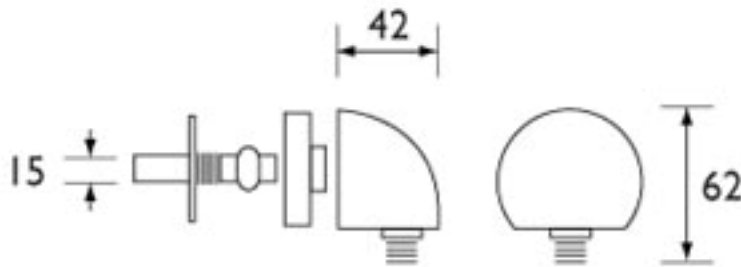

#### Product Specification

<b>Product Code:</b>	WO1 C
<b>Finish:</b>	Chrome
<b>Construction:</b>	Bodies are of all brass construction
<b>Inlet Connection:</b>	15mm Compression
<b>Outlet Connection:</b>	G ½"