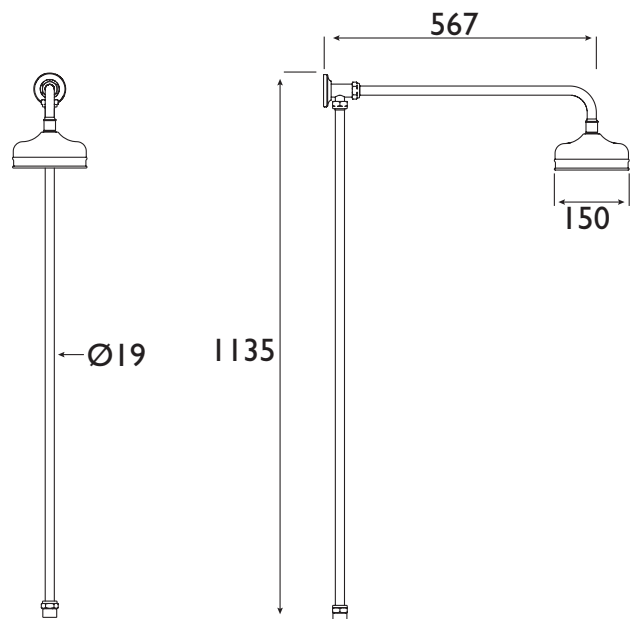

## Accessories Traditional Rigid Riser Shower Kit Chrome

Adjustable Brackets:	No
Main Construction Material:	Brass
Contemporary or Traditional:	Traditional
Finish Colour:	Chrome
Isolation Included:	No
Riser Length: (mm)	1135
Rub Clean Handset:	No
Working Pressure Range (bar):	Min. 0.2, Max. 5.0
Maximum Static Pressure: (bar)	10

### Features:

- Chrome plated to BS EN 248:2002
- Supplied with shower rose
- Includes a 19mm to 15mm adaptor

### Dimensions (measurements in mm)

**TECHNICAL  
DATA  
SHEET**

**BRISTAN**  
TAPS & SHOWERS

D3