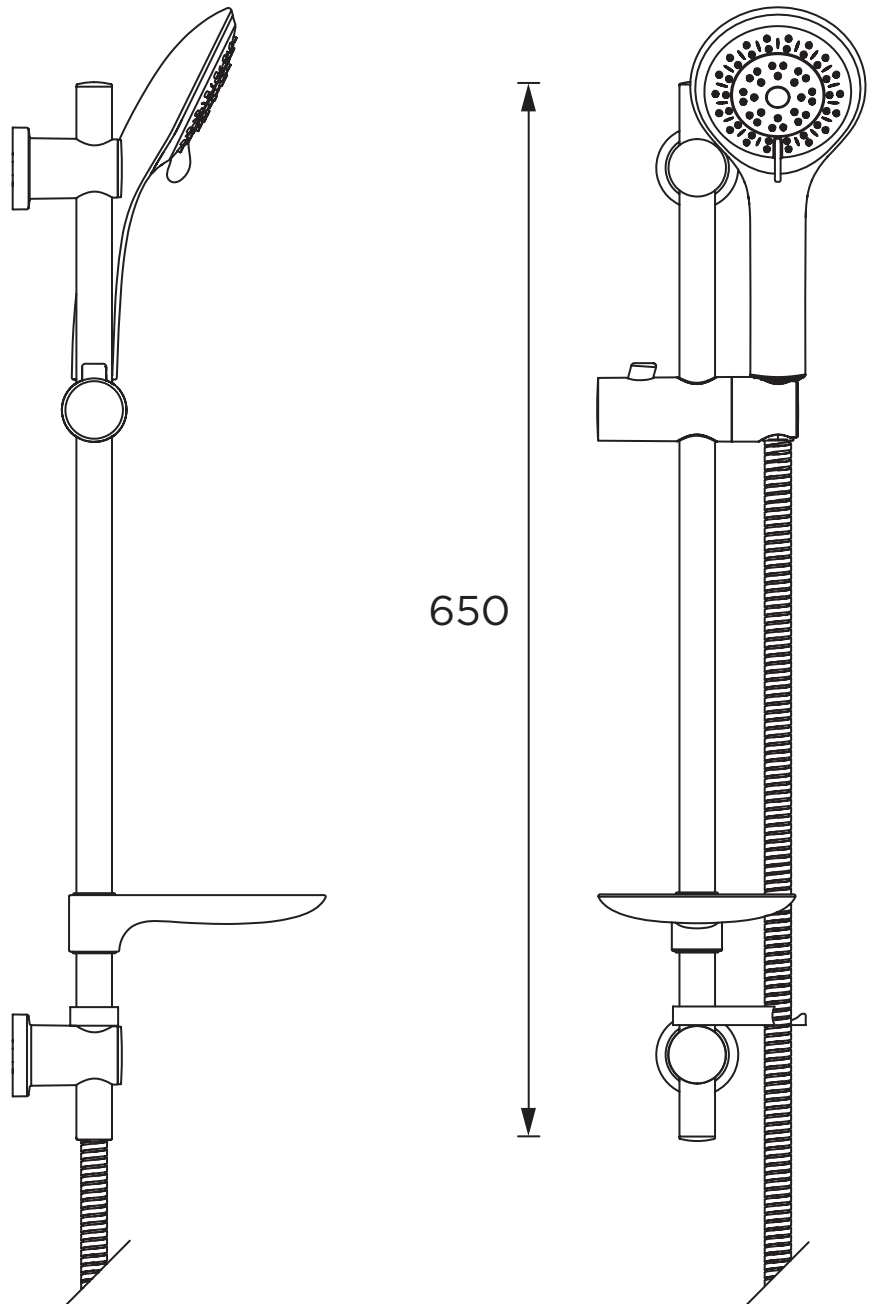

CAS KIT03 C

CASINO Shower Range

Casino Shower Kit with 3
Function Large Handset Chrome

Specification

Style:	Contemporary
Finish/Colour:	Chrome Plated
Main Construction Material:	Brass
Connection Inlet:	G1/2"

Dimensions (measurements in mm)

Features:

- Includes 1.75m hose, adjustable fixing brackets, multi-function rub-clean anti-limescale handset, hose retainer and soap dish
- Clam packed
- Includes 1.75m hose, large rub-clean 3 function handset, hose retainer and soap dish

For more products, visit our website:
<http://www.bristan.com>

TECHNICAL
DATA
SHEET

BRISTAN
TAPS & SHOWERS

D5