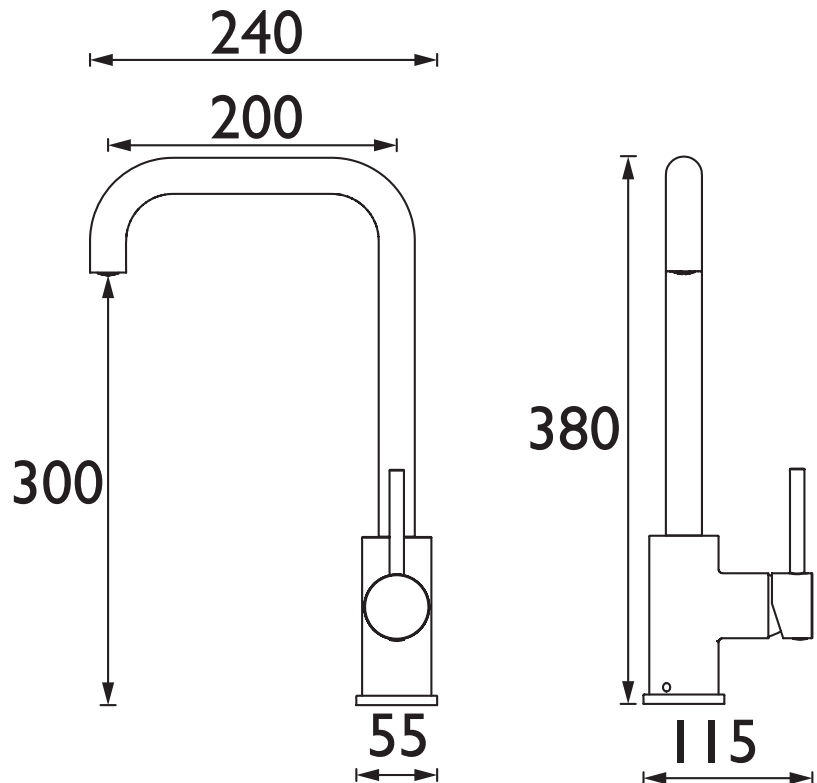

LMN EFSNK C

LEMON Tap Range Lemon Easyfit Monobloc Sink Mixer Chrome

Specification

Product Type:	Kitchen Taps
Main Construction Material:	Brass
Mount Type:	Deck Mounted
Handle Type:	Peg Lever Handle
Connection Inlet:	1/2" BSP Flexible Tails
Connection Outlet:	M18 Coin-Slot Aerator
Number of Tap Holes:	1
Valve/Cartridge Type:	35mm Cartridge
Plumbing System Requirements:	Suitable for all plumbing systems
Minimum Dynamic Pressure:	0.3 Bar
Maximum Dynamic Pressure:	5.0 Bar
Maximum Hot Water Temperature: °C	65
Maximum Static Pressure: (bar)	10
Flow Type:	Single Flow
Isolation Included:	Yes

Features:

- Long life ceramic cartridge for added durability and ease of use
- Metal fixing nut for added durability
- Easyfit base included
- Flexible tails included

Product Certifications:

WRAS Cert. Number: 1910904
WRAS Expiry Date: 31/10/2024

Dimensions (measurements in mm)

Flow Rates (l/min)

System Pressure (bar)	0.3	0.5	1	2	3	5
LMN EFSNK C	7.2	9.3	13.2	18.6	22.8	29.4

For more products, visit our website:
<http://www.bristan.com>

TECHNICAL
DATA
SHEET