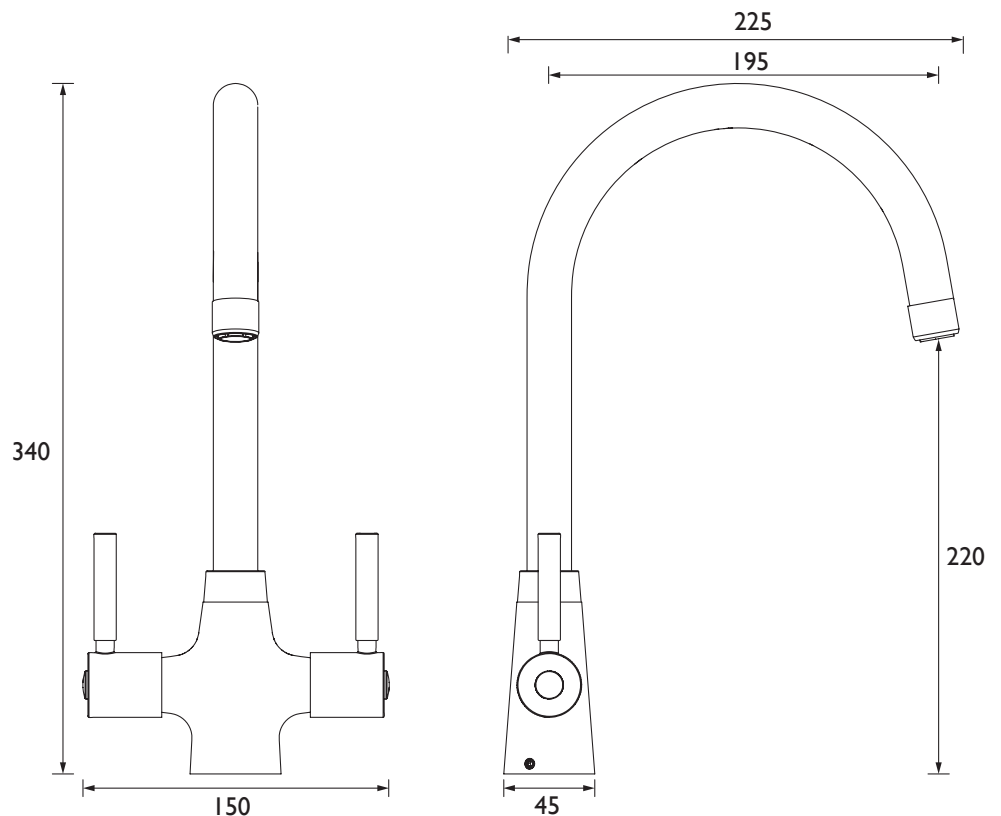

### Specification

<b>Product Type:</b>	Kitchen Taps
<b>Main Construction Material:</b>	Brass
<b>Mount Type:</b>	Deck Mounted
<b>Handle Type:</b>	Lever
<b>Connection Inlet:</b>	1/2" BSP Flexible Tails
<b>Connection Outlet:</b>	
<b>Number of Tap Holes:</b>	1
<b>Valve/Cartridge Type:</b>	1/2" Ceramic Disc Valves
<b>Plumbing System Requirements:</b>	All, Preferably Balanced
<b>Working Pressure Range:</b>	Min 0.3 Bar, Max 5.0 Bar
<b>Maximum Hot Water Temperature: °C</b>	65
<b>Maximum Static Pressure: (bar)</b>	10
<b>Flow Type:</b>	Single Flow
<b>Isolation Included:</b>	Yes

### Dimensions (measurements in mm)