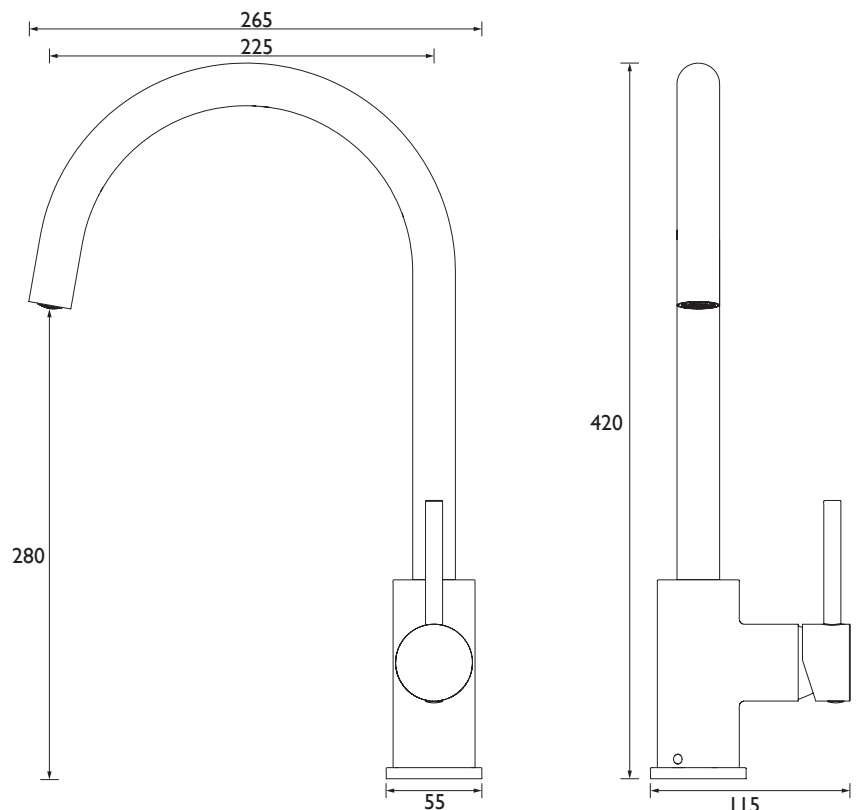

PST EFSNK C

PISTACHIO Tap Range Pistachio Easyfit Monobloc Sink Mixer Chrome

Features:

- Long life ceramic cartridge for added durability and ease of use
- Metal fixing nut for added durability
- Easyfit base included
- Flexible tails included
- Chrome plated to BS EN 248

Product Certifications:

WRAS Expiry Date : 31/12/2018
WRAS Certificate Number : 1312020

For more products, visit our website:
<http://www.bristan.com>

Specification

Product Type:	Kitchen Taps
Main Construction Material:	Brass
Mount Type:	Deck Mounted
Handle Type:	Lever
Connection Inlet:	1/2" BSP Flexible Tails
Connection Outlet:	
Number of Tap Holes:	1
Valve/Cartridge Type:	35mm Cartridge
Plumbing System Requirements:	All, Preferably Balanced
Working Pressure Range:	Min 0.3 Bar, Max 5.0 Bar
Maximum Hot Water Temperature: °C	65
Maximum Static Pressure: (bar)	10
Flow Type:	Single Flow
Isolation Included:	Yes

Dimensions (measurements in mm)

Flow Rates (l/min)

System Pressure (bar)	0.2	0.5	1	2	3	5
PST EFSNK C	7.7	9.9	14	19.8	24.3	31.4

TECHNICAL
DATA
SHEET

BRISTAN
TAPS & SHOWERS D7