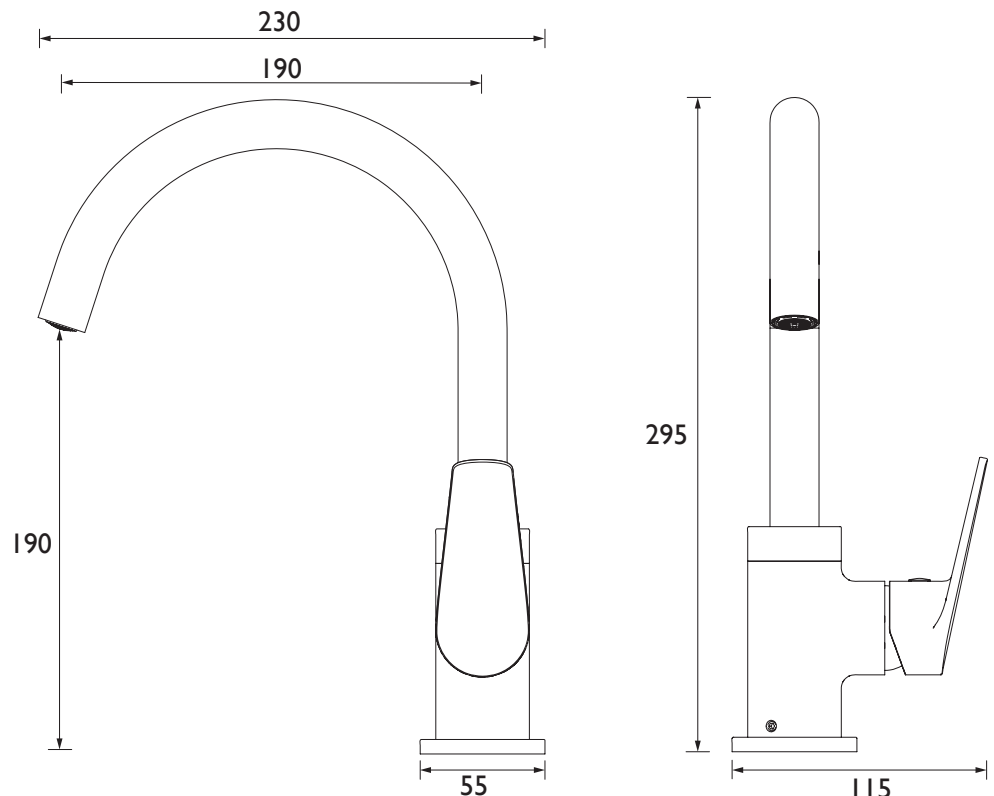

### Features:

- Long life ceramic cartridge for added durability and ease of use
- Metal fixing nut for added durability
- Easyfit base included
- Flexible tails included
- Minimum working pressure of 0.3 bar

### Specification

<b>Product Type:</b>	Kitchen Taps
<b>Main Construction Material:</b>	Brass
<b>Mount Type:</b>	Deck Mounted
<b>Handle Type:</b>	Lever
<b>Connection Inlet:</b>	1/2" BSP Flexible Tails
<b>Connection Outlet:</b>	
<b>Number of Tap Holes:</b>	1
<b>Valve/Cartridge Type:</b>	35mm Cartridge
<b>Plumbing System Requirements:</b>	All, Preferably Balanced
<b>Working Pressure Range:</b>	Min 0.3 Bar, Max 5.0 Bar
<b>Maximum Hot Water Temperature: °C</b>	65
<b>Maximum Static Pressure: (bar)</b>	10
<b>Flow Type:</b>	Single: Single Flow /Dual:
<b>Isolation Included:</b>	Yes

### Dimensions (measurements in mm)