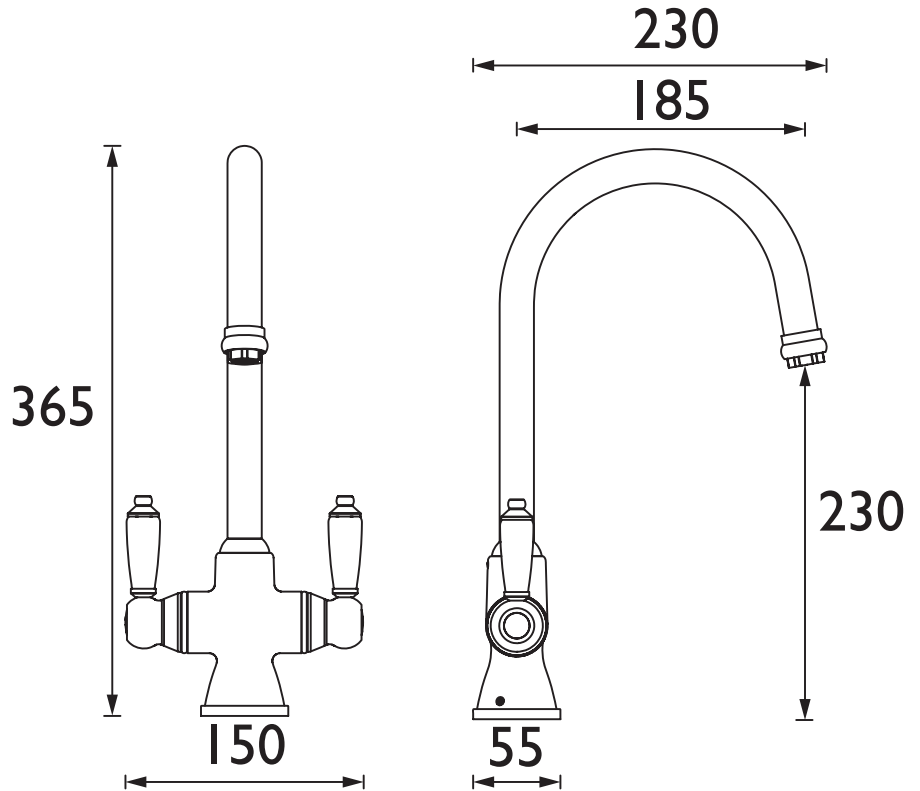

RS SNK EF C

RENAISSANCE Tap Range Renaissance Easyfit Sink Mixer Chrome

Features:

- Long life and easy to use 1/4 turn ceramic disc valves
- Metal fixing nut for added durability
- Easyfit base included
- Flexible tails included

Product Certifications:

For more products, visit our website:
<http://www.bristan.com>

Specification

Product Type:	Kitchen Taps
Main Construction Material:	Brass
Mount Type:	Deck Mounted
Handle Type:	Lever Handles
Connection Inlet:	1/2" BSP Female Flexible Tails
Connection Outlet:	Anti-Splash
Number of Tap Holes:	1
Valve/Cartridge Type:	1/2" Ceramic Disc Valve
Plumbing System Requirements:	Suitable for all plumbing systems
Minimum Dynamic Pressure:	0.4 Bar
Maximum Dynamic Pressure:	5.0 Bar
Maximum Hot Water Temperature: °C	65
Maximum Static Pressure: (bar)	10
Flow Type:	Single Flow
Isolation Included:	Yes

Dimensions (measurements in mm)

Flow Rates (l/min)

System Pressure (bar)	0.4	1	2	3	5
RS SNK EF C	12.1	21	30.8	37.6	48.7

TECHNICAL DATA SHEET

BRISTAN

D6