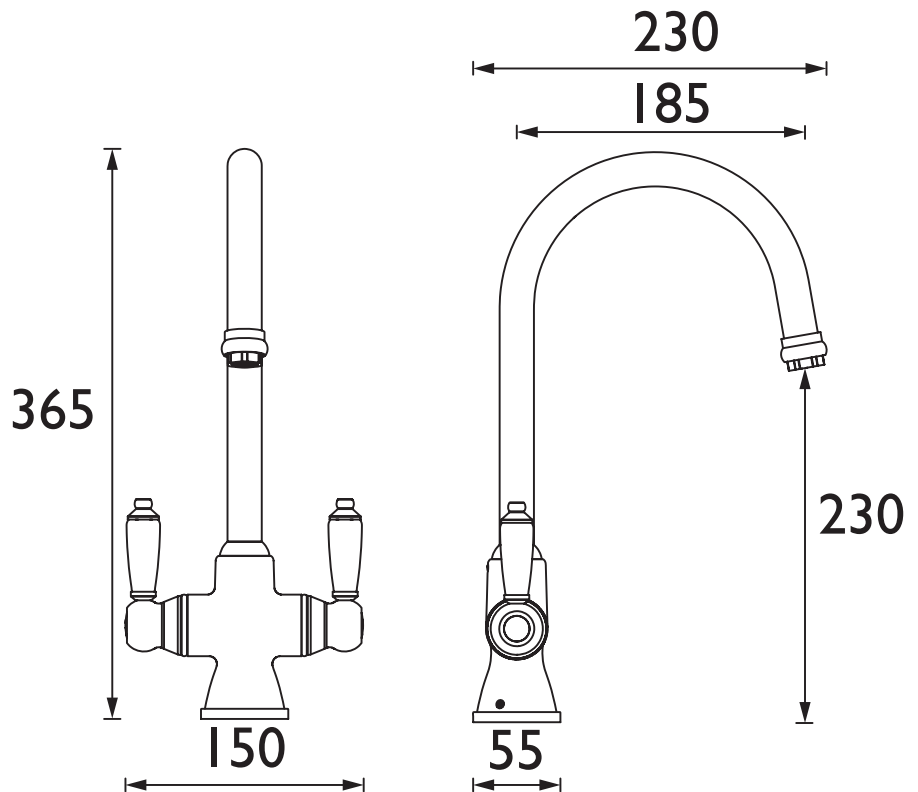

## Features:

- Long life and easy to use 1/4 turn ceramic disc valves
- Easyfit base included
- Flexible Tails included
- Minimum working pressure of 0.4 bar

## Specification

<b>Product Type:</b>	Kitchen Taps
<b>Main Construction Material:</b>	Brass
<b>Mount Type:</b>	Deck Mounted
<b>Handle Type:</b>	Lever Handles
<b>Connection Inlet:</b>	1/2" BSP Female Flexible Tails
<b>Connection Outlet:</b>	Anti-Splash
<b>Number of Tap Holes:</b>	1
<b>Valve/Cartridge Type:</b>	1/2" Ceramic Disc Valve
<b>Plumbing System Requirements:</b>	Suitable for all plumbing systems
<b>Minimum Dynamic Pressure:</b>	0.4 Bar
<b>Maximum Dynamic Pressure:</b>	5.0 Bar
<b>Maximum Hot Water Temperature: °C</b>	65
<b>Maximum Static Pressure: (bar)</b>	10
<b>Flow Type:</b>	Single Flow
<b>Isolation Included:</b>	Yes

## Dimensions (measurements in mm)