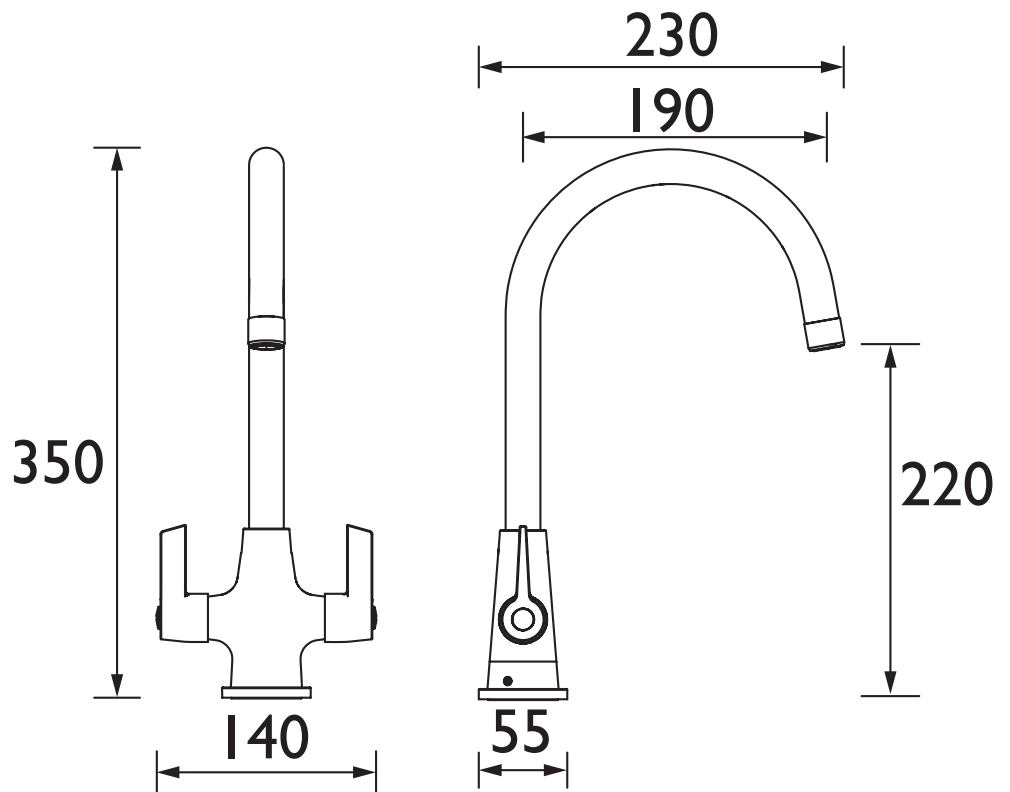

### Specification

<b>Product Type:</b>	Kitchen Taps
<b>Main Construction Material:</b>	Brass
<b>Mount Type:</b>	Deck Mounted
<b>Handle Type:</b>	Lever Handles
<b>Connection Inlet:</b>	1/2" BSP Female Flexible Tails
<b>Connection Outlet:</b>	M24 Aerator Laminar Max Flow
<b>Number of Tap Holes:</b>	1
<b>Valve/Cartridge Type:</b>	1/2" Ceramic Disc Valve
<b>Plumbing System Requirements:</b>	Suitable for all plumbing systems
<b>Minimum Dynamic Pressure:</b>	0.4 Bar
<b>Maximum Dynamic Pressure:</b>	5.0 Bar
<b>Maximum Hot Water Temperature: °C</b>	65
<b>Maximum Static Pressure: (bar)</b>	10
<b>Flow Type:</b>	Single Flow
<b>Isolation Included:</b>	Yes

### Dimensions (measurements in mm)

For more products, visit our website:  
<http://www.bristan.com>