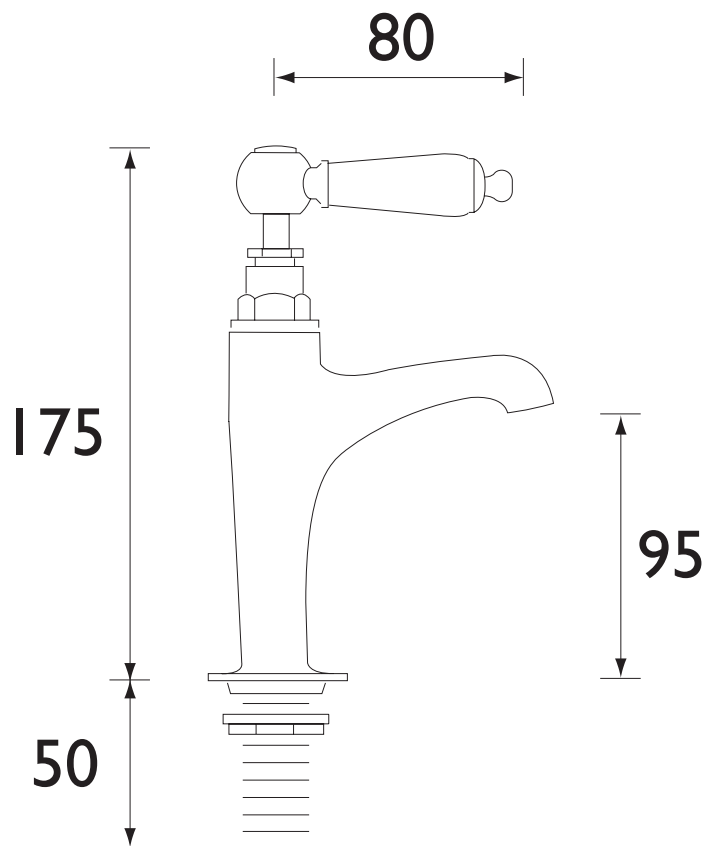

RS HNK C

RENAISSANC Tap Range Renaissance High Neck Pillar Taps Chrome

Features:

- Long life and easy to use 1/4 turn ceramic disc valves
- Metal handles

Product Certifications:

For more products, visit our website:
<http://www.bristan.com>

Specification

Product Type:	Kitchen Taps
Main Construction Material:	Brass
Mount Type:	Deck Mounted
Handle Type:	Lever Handles
Connection Inlet:	1/2" BSP
Connection Outlet:	N/A
Number of Tap Holes:	2
Valve/Cartridge Type:	Quarter Turn 1/2" Ceramic Disc Valves
Plumbing System Requirements:	All - Ideally Balanced
Working Pressure Range:	Min. 0.2 Bar - Max. 8.0 Bar
Maximum Hot Water Temperature: °C	65
Maximum Static Pressure: (bar)	10
Flow Type:	Single Flow

Dimensions (measurements in mm)

Flow Rates (l/min)

System Pressure (bar)	0.2	0.5	1	2	3	5
RS HNK C	7.6	12.4	18.3	25.8	31.6	40

TECHNICAL
DATA
SHEET

BRISTAN

D2