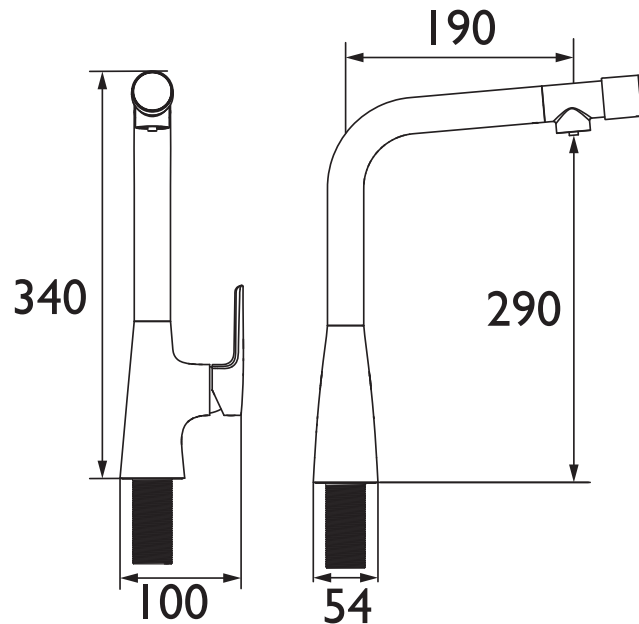

Product Certifications:

For more products, visit our website:
<http://www.bristan.com>

Specification

Style:	Contemporary
Product Type:	Kitchen Taps
Finish/Colour:	Chrome
Main Construction Material:	Brass
Mount Type:	Deck Mounted
Handle Type:	Lever
Connection Inlet:	1/2" BSP & 3/8" Flexible Tails
Connection Outlet:	Open Outlet
Number of Tap Holes:	1
Valve/Cartridge Type:	35mm Cartridge
Plumbing System Requirements:	High Pressure Systems Only
Working Pressure Range:	Mixed Water: Min 2.0 Bar, Max 5.0 Bar; Filtered Water: Min 0.5 Bar, Max 3.5 Bar
Maximum Hot Water Temperature: °C	65
Maximum Dynamic Pressure: (bar)	5
Maximum Static Pressure: (bar)	10
Flow Type:	Dual Flow
Isolation Included:	No

Dimensions (measurements in mm)

Flow Rates (l/min)

System Pressure (bar)	2	3	4	5
GLL PURESNK C	5	5.8	6.7	6.3

TECHNICAL
DATA
SHEET

BRISTAN
TAPS & SHOWERS

D1