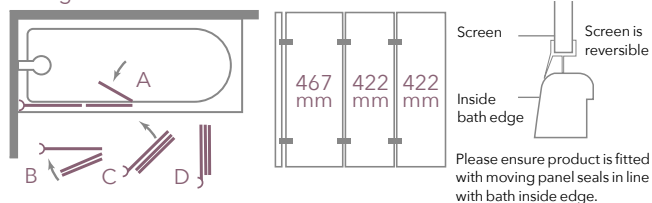

Configuration

Door Swing: 180 degree radius of screen swing inwards and outwards

☐ Recommended shower head position