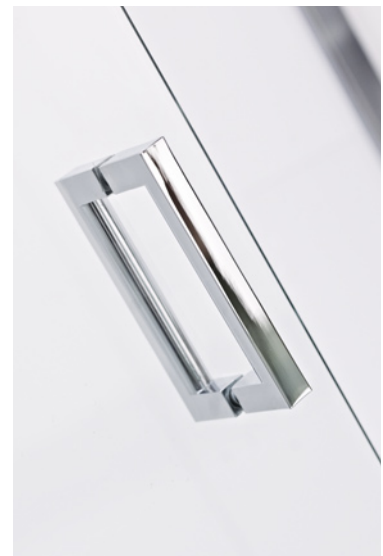

One Door Quadrant

with sliding door

1200 x 900 Curved Quadrant

- One Door Offset Quadrant V8SQ91213S
- Roman Low Level Tray RLQ129R (Right Hand)
- Shower Basket RSB02

“An ideal solution for smaller bathrooms as it will sit beautifully in the corner of your bathroom, with an unobtrusive sliding door.”

900 x 900 Curved Quadrant

- One Door Quadrant V8SQ913S
- Roman Low Level Tray RLO90
- Shower Basket RSB02

GLASS THICKNESS
8
Millimetres

TOTAL HEIGHT
1950
Millimetres

REVERSIBLE

GLASS PROTECTION
ULTRA CARE
BY ROMAN

TRUELIFE

LIFETIME GUARANTEE

Features and Benefits:

- Chromed brass handle
- Bright silver frame
- 'Minimal' low profile seals
- Smooth running 'quick release' roller bearings
- 25mm vertical adjustment in each profile
- Tray Compatibility: Tray or straight to floor using Roman Shield Wetroom System

900 x 1200 Curved Quadrant

- One Door Offset Quadrant V8SQ91213S
- Roman Low Level Tray RLO129L (Left Hand)
- Shower Basket RSB02

Enclosure Size (mm)	Description	Adjustment (mm)	Door Aperture (mm)	Code	Cost ex VAT	Cost inc VAT
800 x 800	One Door Quadrant	750 - 775	425	V8SQ813S	£812.15	£974.58
900 x 900	One Door Quadrant	850 - 875	525	V8SQ913S	£812.15	£974.58
800 x 900	One Door Offset Quadrant	750 - 775 & 850 - 875	425	V8SQ8913S	£812.15	£974.58
800 x 1000	One Door Offset Quadrant	750 - 775 & 950 - 975	425	V8SQ81013S	£958.78	£1150.54
800 x 1200	One Door Offset Quadrant	750 - 775 & 1150 - 1175	425	V8SQ81213S	£1003.91	£1204.69
900 x 1200	One Door Offset Quadrant	850 - 875 & 1150 - 1175	525	V8SQ91213S	£1049.02	£1258.82