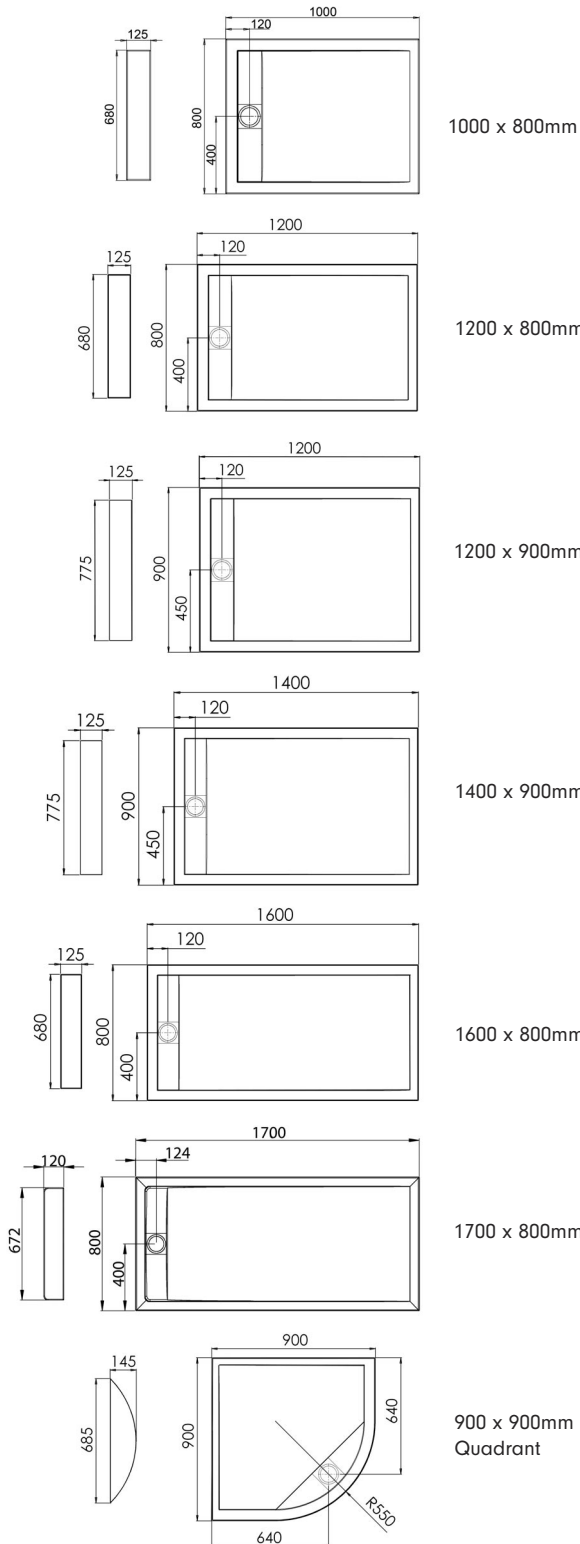

Grey Shimmer

Black Shimmer

White Shimmer

Size (mm)	Colour	Finish	Code	Cost ex VAT	Cost inc VAT
<b>RECTANGLE</b>					
1000 x 800	White	Matt	IA108*	£409.85	£491.82
1000 x 800	White	Gloss	IAG108	£438.31	£525.97
1000 x 800	Shimmer Black	Gloss	IAG108B	£534.35	£641.22
1000 x 800	Shimmer White	Gloss	IAG108W	£534.35	£641.22
1000 x 800	Shimmer Grey	Gloss	IAG108G	£534.35	£641.22
1200 x 800	White	Matt	IA128*	£461.09	£553.31
1200 x 800	White	Gloss	IAG128	£489.54	£587.45
1200 x 800	Shimmer Black	Gloss	IAG128B	£583.93	£700.72
1200 x 800	Shimmer White	Gloss	IAG128W	£583.93	£700.72
1200 x 800	Shimmer Grey	Gloss	IAG128G	£583.93	£700.72
1200 x 900	White	Matt	IA129*	£478.16	£573.79
1200 x 900	White	Gloss	IAG129	£506.62	£607.94
1200 x 900	Shimmer Black	Gloss	IAG129B	£600.46	£720.55
1200 x 900	Shimmer White	Gloss	IAG129W	£600.46	£720.55
1200 x 900	Shimmer Grey	Gloss	IAG129G	£600.46	£720.55
1400 x 900	White	Matt	IA149*	£529.39	£635.27
1400 x 900	White	Gloss	IAG149	£557.85	£669.42
1400 x 900	Shimmer Black	Gloss	IAG149B	£650.03	£780.04
1400 x 900	Shimmer White	Gloss	IAG149W	£650.03	£780.04
1400 x 900	Shimmer Grey	Gloss	IAG149G	£650.03	£780.04
1600 x 800	White	Matt	IA168*	£546.47	£655.76
1600 x 800	White	Gloss	IAG168	£574.92	£689.90
1600 x 800	Shimmer Black	Gloss	IAG168B	£666.56	£799.87
1600 x 800	Shimmer White	Gloss	IAG168W	£666.56	£799.87
1600 x 800	Shimmer Grey	Gloss	IAG168G	£666.56	£799.87
1700 x 800	White	Matt	IA178*	£569.36	£683.23
1700 x 800	White	Gloss	IAG178	£597.82	£717.38
1700 x 800	Shimmer Black	Gloss	IAG178B	£689.46	£827.35
1700 x 800	Shimmer White	Gloss	IAG178W	£689.46	£827.35
1700 x 800	Shimmer Grey	Gloss	IAG178G	£689.46	£827.35
<b>QUADRANT</b>					
900 x 900	White	Matt	IA9Q*	£392.78	£471.34
900 x 900	White	Gloss	IAG9Q	£421.23	£505.48
900 x 900	Shimmer Black	Gloss	IAG9QB	£517.82	£621.38
900 x 900	Shimmer White	Gloss	IAG9QW	£517.82	£621.38
900 x 900	Shimmer Grey	Gloss	IAG9QG	£517.82	£621.38