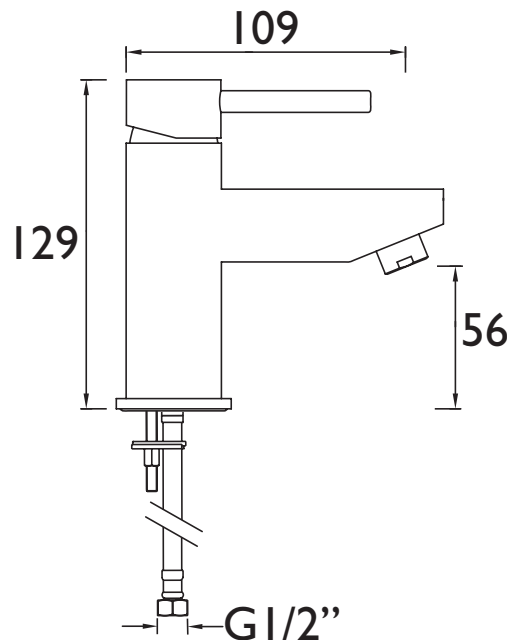

BTZ SMBAS C

BLITZ Tap Range Blitz Small Basin Mixer Chrome

Specification

Style:	Contemporary
Product Type:	Bathroom Tap
Main Construction Material:	Brass
Mount Type:	Deck Mounted
Handle Type:	Lever
Connection Inlet:	1/2" BSP Flexible Tails
Connection Outlet:	N/A
Number of Tap Holes:	1
Valve/Cartridge Type:	25mm Cartridge
Plumbing System Requirements:	Suitable for all plumbing systems
Working Pressure Range:	Min 0.3bar, Max 5.0bar
Maximum Hot Water Temperature: °C	65
Maximum Static Pressure: (bar)	10
Flow Type:	Single Flow
Isolation Included:	No

Features:

- Long life ceramic cartridge for added durability and ease of use
- Metal back nuts for added durability
- Flexible tails included
- Minimum working pressure of 0.3 bar

Product Certifications:

WRAS Cert. Number: 1606001
WRAS Expiry Date: 30/06/2021

Dimensions (measurements in mm)

Flow Rates (l/min)

System Pressure (bar)	0.3	0.5	1	2	3	5
BTZ SMBAS C	3.1	4.1	6	8.5	10.6	13.6

For more products, visit our website:
<http://www.bristan.com>

TECHNICAL
DATA
SHEET

BRISTAN
TAPS & SHOWERS
D3