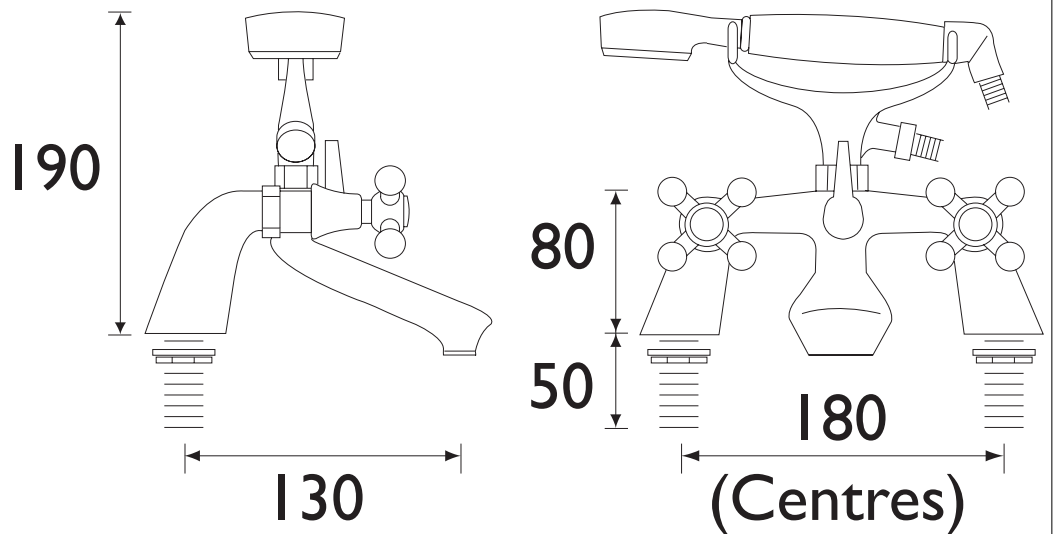

### Features:

- Includes 1.5m hose, handset and wall bracket
- Wall bracket and single function handset
- Chrome plated to BS EN 248

### Specification

<b>Product Type:</b>	Bathroom Tap
<b>Main Construction Material:</b>	Brass
<b>Mount Type:</b>	Deck Mounted
<b>Handle Type:</b>	Crosshead Handles
<b>Connection Inlet:</b>	3/4" BSP
<b>Connection Outlet:</b>	N/A
<b>Number of Tap Holes:</b>	2
<b>Valve/Cartridge Type:</b>	1/2" Standard Valves
<b>Plumbing System Requirements:</b>	All - Ideally Balanced
<b>Working Pressure Range:</b>	Min. 0.2 Bar - Max. 5.0 Bar
<b>Maximum Hot Water Temperature: °C</b>	65
<b>Maximum Static Pressure: (bar)</b>	10

### Dimensions (measurements in mm)