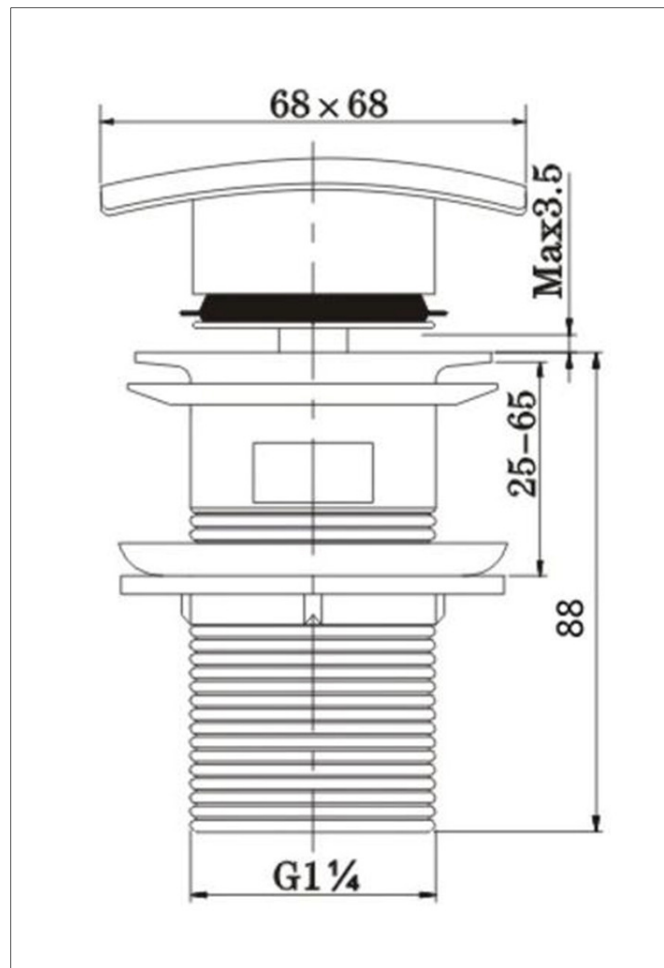

TECHNICAL DATA SHEET

Contemporary Square Clicker Slotted Basin Waste

Technical Advice:

For further information please call 0844 7016273 or email customercare@bristan.com

Guarantee:

5 years covering manufacturing faults.

Guarantee

Delivery

0844 7016273