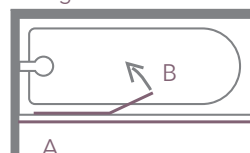

MB3c 2 PANEL HINGED
Bathscreen

BATH SCREENS

6^{MM}
GLASS
THICKNESS

LIFETIME
GUARANTEE

MERSHIELD
STAYCLEAR

FEATURES & BENEFITS

- 6mm toughened safety glass
- Reversible

Configuration

Door Swing: 180 Degrees inwards only
 A: Fixed Panel = 471mm
 B: Radius of Screen Swing = 383mm
 ○ Recommended shower head position

Product Information

2 Panel Hinged				
Size	Panel	Order Code	Price £ Exc. VAT	Price £ Inc. VAT
900x1500	2	MB3C	245.00	294.00