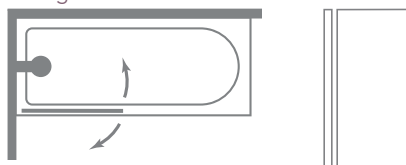

Configuration

Fixed Panel

☐ Recommended shower head position