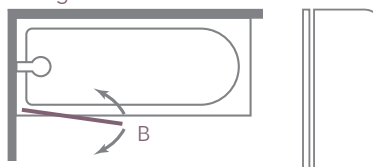

MB11
Bathscreen

SINGLE CURVED PANEL

BATH SCREENS

8^{MM}
GLASS
THICKNESS

LIFETIME
GUARANTEE

MERSHIELD
STAYCLEAR

FEATURES & BENEFITS

- 8mm toughened safety glass
- Reversible

Product Information

Single Curved Panel				
Size	Panel	Order Code	Price £ Exc. VAT	Price £ Inc. VAT
800x1500	1	MB11	349.00	418.80

Configuration

Door Swing: 90° in and out
 B: Radius of Screen Swing = 733mm
 Recommended shower head position