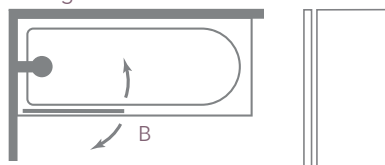

MB10
Bathscreen

SINGLE SQUARE

BATH SCREENS

FEATURES & BENEFITS

- 8mm toughened safety glass
- Reversible

Product Information

Single Square				
Size	Panel	Order Code	Price £ Exc. VAT	Price £ Inc. VAT
800x1500	1	MB10	399.00	478.80

Configuration

Door Swing: 90° in and out

B: Radius of Screen Swing = 733mm

Recommended shower head position