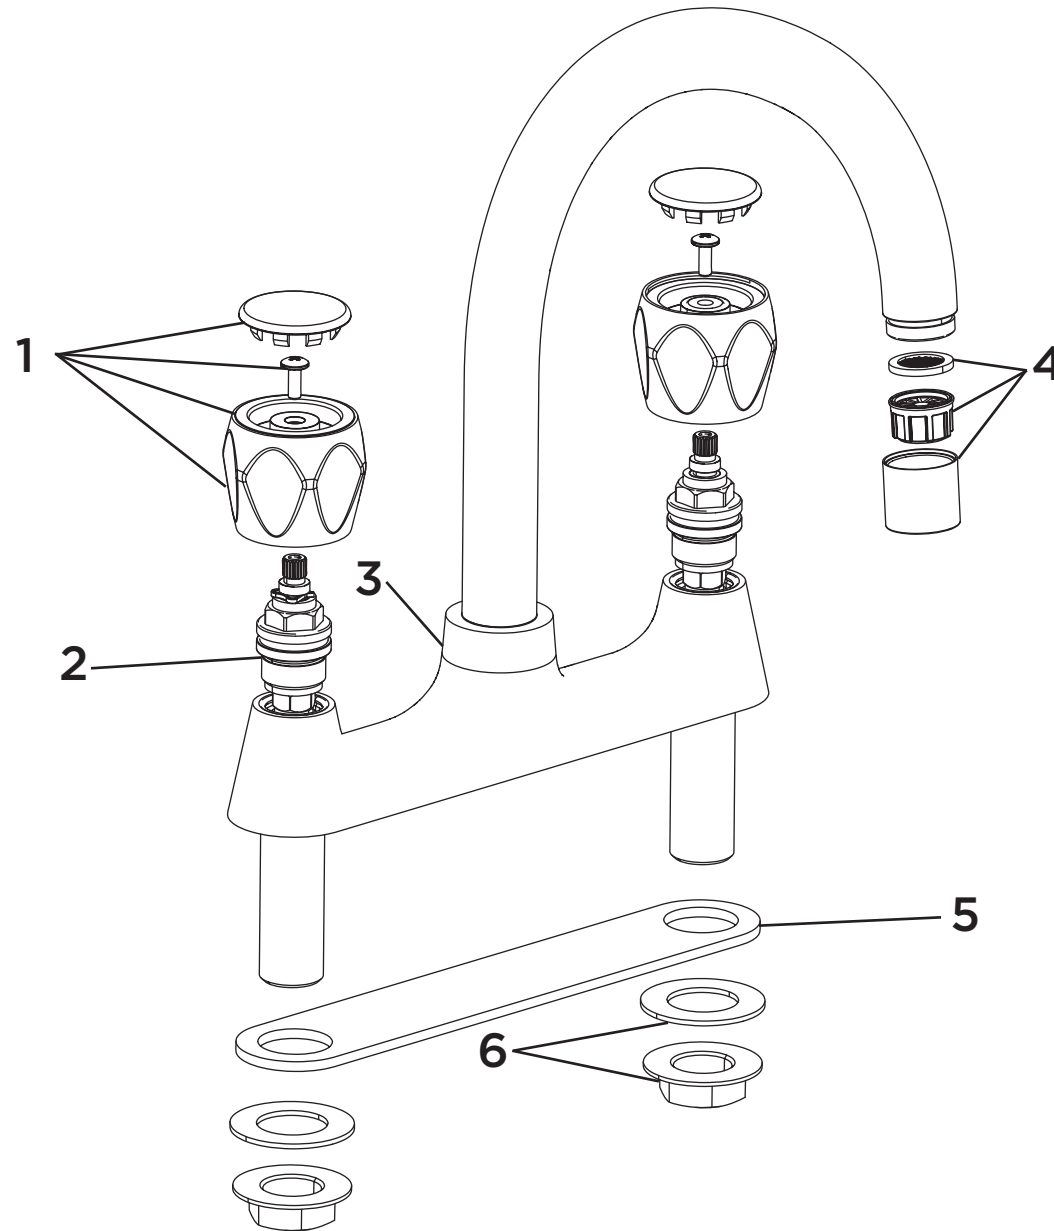

**Product Code:** VAC2 DSM C MT**Revision:** D1

1	Handle Assembly (Pair)
2	1/2" Compression Valve
3	Spout Seals Kit
4	M22 Flow Straightener
5	Gasket
6	Backnut and Washer (Pair)