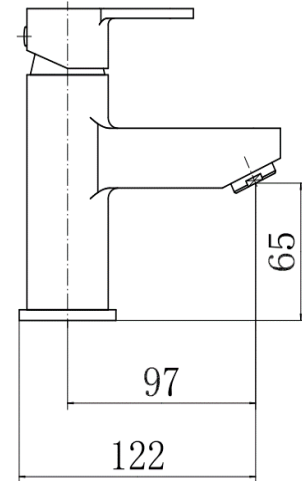

ADDITIONAL INFORMATION

- Chrome finish
- With click-clack waste
- Flexible inlets
- 10 year guarantee*

WORKING PRESSURES (bar)

Min Pressure	Max Pressure	Best Performance
0.2 bar	5 bar	2 bar

FLOW RATES (litres per minute)

0.5 Bar	1 Bar	3 Bar
9.8	13.4	22.8

* For full details of our guarantee please refer to our website. Our products are backed by a 10 year guarantee, this is only valid to customers who complete and submit the online Niagara® Guarantee Registration Form within 30 days of installation. Please note that products with finishes other than Chrome are guaranteed for 2 years only. To register and activate your guarantee visit: www.cavalierbathrooms.co.uk

Products are supplied with full installation instructions and fixings. All measurements in mm and are nominal.