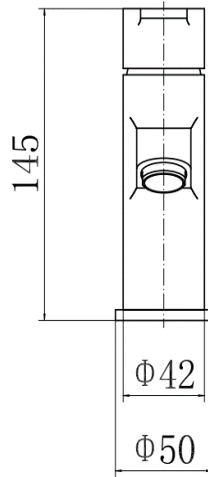

ADDITIONAL INFORMATION

- Chrome finish
- With click-clack waste
- Flexible inlets
- 10 year guarantee*

WORKING PRESSURES (bar)

Min Pressure	Max Pressure	Best Performance
0.2 bar	5 bar	2 bar

FLOW RATES (litres per minute)

0.5 Bar	1 Bar	3 Bar
9.8	13.4	22.8

* For full details of our guarantee please refer to our website. Our products are backed by a 10 year guarantee, this is only valid to customers who complete and submit the online Niagara® Guarantee Registration Form within 30 days of installation. Please note that products with finishes other than Chrome are guaranteed for 2 years only. To register and activate your guarantee visit: www.cavalierbathrooms.co.uk

Products are supplied with full installation instructions and fixings. All measurements in mm and are nominal.