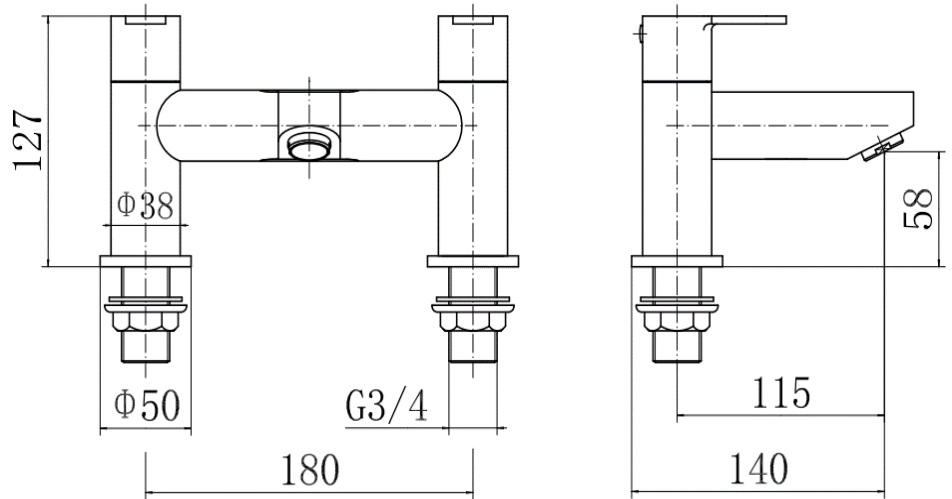

ADDITIONAL INFORMATION

- Chrome finish
- Back nut
- 10 year guarantee*

WORKING PRESSURES (bar)

Min Pressure	Max Pressure	Best Performance
0.2 bar	5 bar	2 bar

FLOW RATES (litres per minute)

0.5 Bar	1 Bar	3 Bar
20.9	29.7	50.7

* For full details of our guarantee please refer to our website. Our products are backed by a 10 year guarantee, this is only valid to customers who complete and submit the online Niagara® Guarantee Registration Form within 30 days of installation. Please note that products with finishes other than Chrome are guaranteed for 2 years only. To register and activate your guarantee visit: www.cavalierbathrooms.co.uk

Products are supplied with full installation instructions and fixings. All measurements in mm and are nominal.