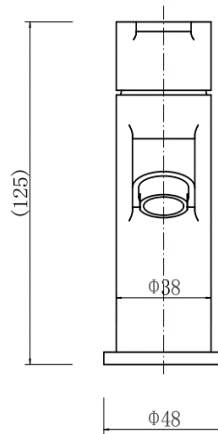

ADDITIONAL INFORMATION

- Matt black finish
- With click-clack waste
- Flexible inlets
- 2 year guarantee*

WORKING PRESSURES (bar)

Min Pressure	Max Pressure	Best Performance
0.2 bar	5 bar	2 bar

FLOW RATES (litres per minute)

0.5 Bar	1 Bar	3 Bar
7.3	10	17.1

* For full details of our guarantee please refer to our website. Our products are backed by a 10 year guarantee, this is only valid to customers who complete and submit the online Niagara® Guarantee Registration Form within 30 days of installation. Please note that products with finishes other than Chrome are guaranteed for 2 years only. To register and activate your guarantee visit: www.cavalierbathrooms.co.uk

Products are supplied with full installation instructions and fixings. All measurements in mm and are nominal.