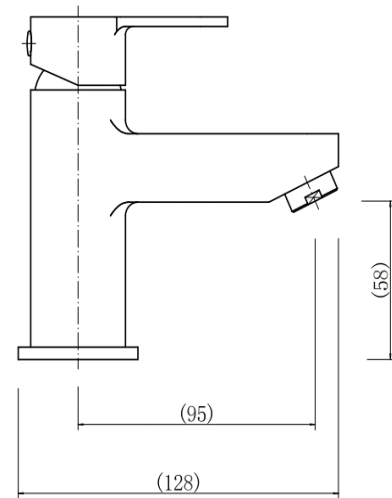

ADDITIONAL INFORMATION

- Matt black finish
- With click-clack waste
- Flexible inlets
- 2 year guarantee*

WORKING PRESSURES (bar)

Min Pressure	Max Pressure	Best Performance
0.2 bar	5 bar	2 bar

FLOW RATES (litres per minute)

0.5 Bar	1 Bar	3 Bar
7.3	10	17.1

* For full details of our guarantee please refer to our website. Our products are backed by a 10 year guarantee, this is only valid to customers who complete and submit the online Niagara® Guarantee Registration Form within 30 days of installation. Please note that products with finishes other than Chrome are guaranteed for 2 years only. To register and activate your guarantee visit: www.cavalierbathrooms.co.uk

Products are supplied with full installation instructions and fixings. All measurements in mm and are nominal.