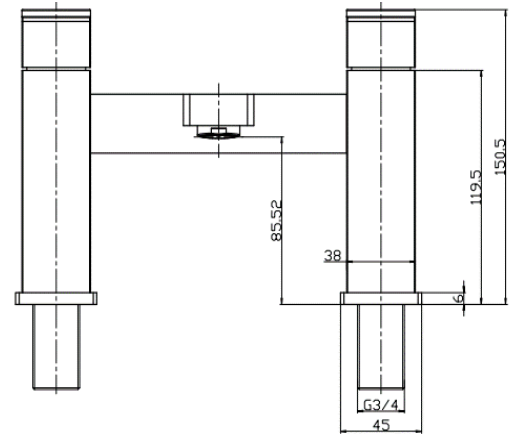

BY CAVALIER BATHROOMS

Maida 9021 BATH SHOWER MIXER - CHROME

PRODUCT SPECIFICATION

Product Code: 9021
 Finish: Chrome
 Description: Bath Shower Mixer
 Inlet Connections: 3/4 BSP
 Construction: Body: Brass
 Handle: Zinc
 Handset: ABS
 Hose: SS
 Cartridge: G3/4 quarter turn cartridge
 Gross Weight (kg): 3.125

Products are supplied with full installation instructions and fixings. All measurements in mm and are nominal.