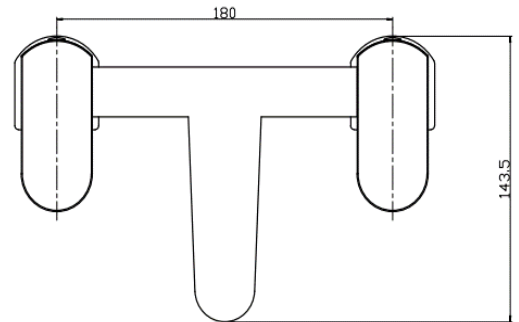

BY CAVALIER BATHROOMS

Maida 9021 BATH SHOWER MIXER - CHROME

PRODUCT SPECIFICATION

Product Code: 9021
 Finish: Chrome
 Description: Bath Shower Mixer
 Inlet Connections: 3/4 BSP
 Construction: Body: Brass
 Handle: Zinc
 Handset: ABS
 Hose: SS
 Cartridge: G3/4 quarter turn cartridge
 Gross Weight (kg): 3.125

ADDITIONAL INFORMATION

- Chrome finish
- Back nut
- Comes with shower kit and wall bracket
- 10 year guarantee*

WORKING PRESSURES (bar)

| Min Pressure | Max Pressure | Best Performance |
|--------------|--------------|------------------|
| 0.2 bar | 5 bar | 2 bar |

Products are supplied with full installation instructions and fixings. All measurements in mm and are nominal.