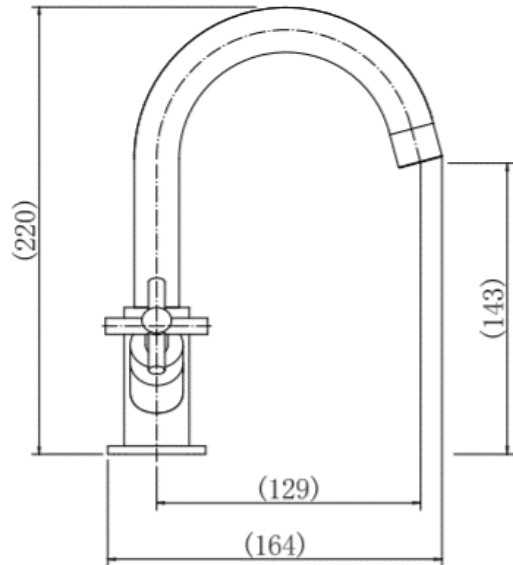

ADDITIONAL INFORMATION

- Chrome finish
- With click-clack waste
- Flexible inlets
- 10 year guarantee*

WORKING PRESSURES (bar)

Min Pressure	Max Pressure	Best Performance
0.2 bar	5 bar	2 bar

FLOW RATES (litres per minute)

0.5 Bar	1 Bar	3 Bar
12.8	17.7	30.4

* For full details of our guarantee please refer to our website. Our products are backed by a 10 year guarantee, this is only valid to customers who complete and submit the online Niagara® Guarantee Registration Form within 30 days of installation. Please note that products with finishes other than Chrome are guaranteed for 2 years only. To register and activate your guarantee visit: www.cavalierbathrooms.co.uk

Products are supplied with full installation instructions and fixings. All measurements in mm and are nominal.