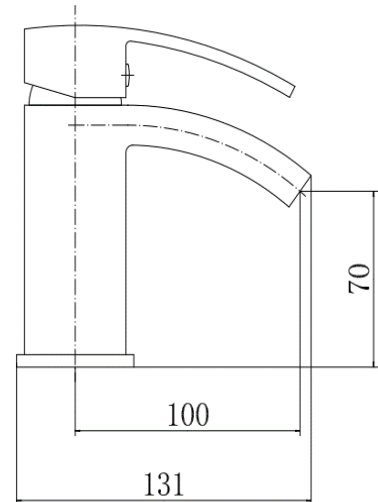

ADDITIONAL INFORMATION

- Chrome finish
- With click-clack waste
- Flexible inlets
- 10 year guarantee*

WORKING PRESSURES (bar)

Min Pressure	Max Pressure	Best Performance
0.2 bar	5 bar	2 bar

FLOW RATES (litres per minute)

0.5 Bar	1 Bar	3 Bar
9.3	12.8	22

* For full details of our guarantee please refer to our website. Our products are backed by a 10 year guarantee, this is only valid to customers who complete and submit the online Niagara® Guarantee Registration Form within 30 days of installation. Please note that products with finishes other than Chrome are guaranteed for 2 years only. To register and activate your guarantee visit: www.cavalierbathrooms.co.uk

Products are supplied with full installation instructions and fixings. All measurements in mm and are nominal.