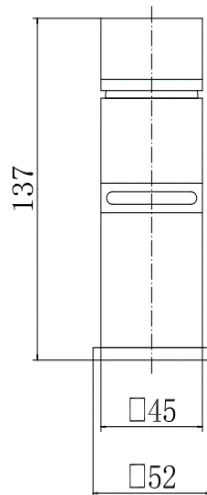

ADDITIONAL INFORMATION

- Chrome finish
- With click-clack waste
- Flexible inlets
- 10 year guarantee*

WORKING PRESSURES (bar)

Min Pressure	Max Pressure	Best Performance
0.2 bar	5 bar	2 bar

FLOW RATES (litres per minute)

0.5 Bar	1 Bar	3 Bar
9.3	12.8	22

* For full details of our guarantee please refer to our website. Our products are backed by a 10 year guarantee, this is only valid to customers who complete and submit the online Niagara® Guarantee Registration Form within 30 days of installation. Please note that products with finishes other than Chrome are guaranteed for 2 years only. To register and activate your guarantee visit: www.cavalierbathrooms.co.uk

Products are supplied with full installation instructions and fixings. All measurements in mm and are nominal.