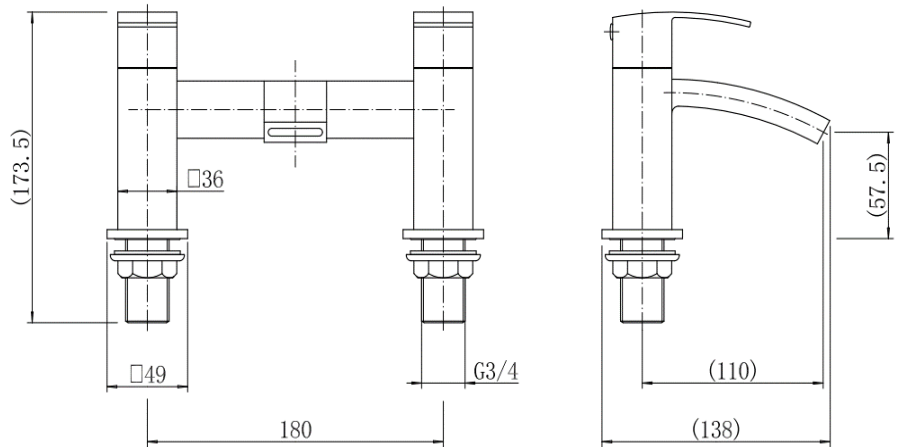

ADDITIONAL INFORMATION

- Chrome finish
- Back nut
- 10 year guarantee*

WORKING PRESSURES (bar)

Min Pressure	Max Pressure	Best Performance
0.2 bar	5 bar	2 bar

FLOW RATES (litres per minute)

0.5 Bar	1 Bar	3 Bar
24.4	33.7	57.6

* For full details of our guarantee please refer to our website. Our products are backed by a 10 year guarantee, this is only valid to customers who complete and submit the online Niagara® Guarantee Registration Form within 30 days of installation. Please note that products with finishes other than Chrome are guaranteed for 2 years only. To register and activate your guarantee visit: www.cavalierbathrooms.co.uk

Products are supplied with full installation instructions and fixings. All measurements in mm and are nominal.