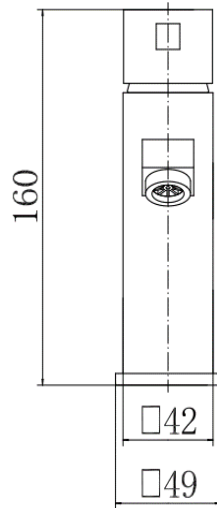

ADDITIONAL INFORMATION

- Chrome finish
- With click-clack waste
- Flexible inlets
- 10 year guarantee*

WORKING PRESSURES (bar)

Min Pressure	Max Pressure	Best Performance
0.2 bar	5 bar	2 bar

FLOW RATES (litres per minute)

0.5 Bar	1 Bar	3 Bar
7.9	11	18.8

* For full details of our guarantee please refer to our website. Our products are backed by a 10 year guarantee, this is only valid to customers who complete and submit the online Niagara® Guarantee Registration Form within 30 days of installation. Please note that products with finishes other than Chrome are guaranteed for 2 years only. To register and activate your guarantee visit: www.cavalierbathrooms.co.uk

Products are supplied with full installation instructions and fixings. All measurements in mm and are nominal.