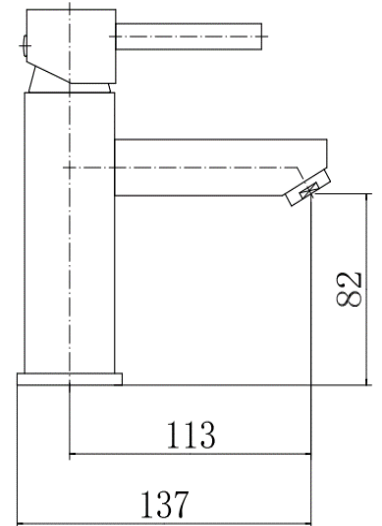

ADDITIONAL INFORMATION

- Chrome finish
- With click-clack waste
- Flexible inlets
- 10 year guarantee*

WORKING PRESSURES (bar)

Min Pressure	Max Pressure	Best Performance
0.2 bar	5 bar	2 bar

FLOW RATES (litres per minute)

0.5 Bar	1 Bar	3 Bar
7.9	11	18.8

* For full details of our guarantee please refer to our website. Our products are backed by a 10 year guarantee, this is only valid to customers who complete and submit the online Niagara® Guarantee Registration Form within 30 days of installation. Please note that products with finishes other than Chrome are guaranteed for 2 years only. To register and activate your guarantee visit: www.cavalierbathrooms.co.uk

Products are supplied with full installation instructions and fixings. All measurements in mm and are nominal.