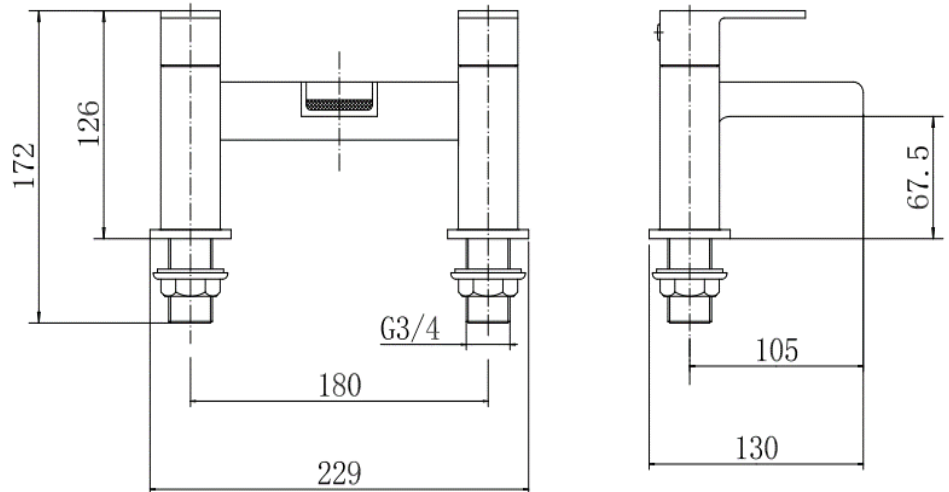

ADDITIONAL INFORMATION

- Chrome finish
- Back nut
- 10 year guarantee*

WORKING PRESSURES (bar)

Min Pressure	Max Pressure	Best Performance
0.2 bar	5 bar	2 bar

FLOW RATES (litres per minute)

0.5 Bar	1 Bar	3 Bar
27.1	37.4	64.1

* For full details of our guarantee please refer to our website. Our products are backed by a 10 year guarantee, this is only valid to customers who complete and submit the online Niagara® Guarantee Registration Form within 30 days of installation. Please note that products with finishes other than Chrome are guaranteed for 2 years only. To register and activate your guarantee visit: www.cavalierbathrooms.co.uk

Products are supplied with full installation instructions and fixings. All measurements in mm and are nominal.