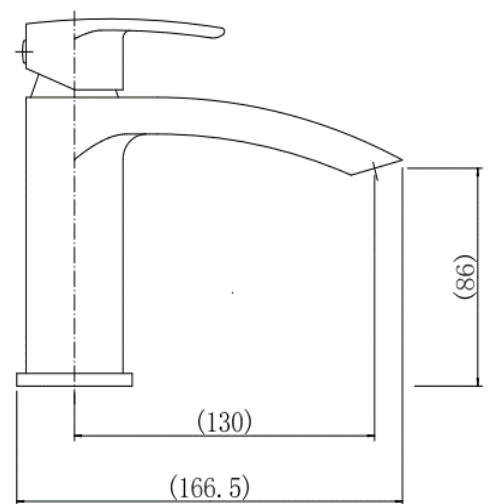

ADDITIONAL INFORMATION

- Chrome finish
- With click-clack waste
- Flexible inlets
- 10 year guarantee*

WORKING PRESSURES (bar)

Min Pressure	Max Pressure	Best Performance
0.2 bar	5 bar	2 bar

FLOW RATES (litres per minute)

0.5 Bar	1 Bar	3 Bar
8.7	12	20.6

* For full details of our guarantee please refer to our website. Our products are backed by a 10 year guarantee, this is only valid to customers who complete and submit the online Niagara® Guarantee Registration Form within 30 days of installation. Please note that products with finishes other than Chrome are guaranteed for 2 years only. To register and activate your guarantee visit: www.cavalierbathrooms.co.uk

Products are supplied with full installation instructions and fixings. All measurements in mm and are nominal.