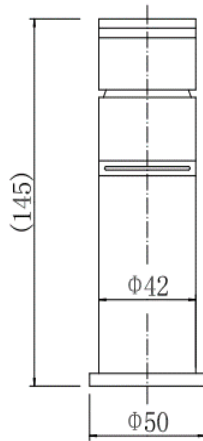

ADDITIONAL INFORMATION

- Chrome finish
- With click-clack waste
- Flexible inlets
- 10 year guarantee*

WORKING PRESSURES (bar)

Min Pressure	Max Pressure	Best Performance
0.2 bar	5 bar	2 bar

FLOW RATES (litres per minute)

0.5 Bar	1 Bar	3 Bar
8.7	12	20.6

* For full details of our guarantee please refer to our website. Our products are backed by a 10 year guarantee, this is only valid to customers who complete and submit the online Niagara® Guarantee Registration Form within 30 days of installation. Please note that products with finishes other than Chrome are guaranteed for 2 years only. To register and activate your guarantee visit: www.cavalierbathrooms.co.uk

Products are supplied with full installation instructions and fixings. All measurements in mm and are nominal.