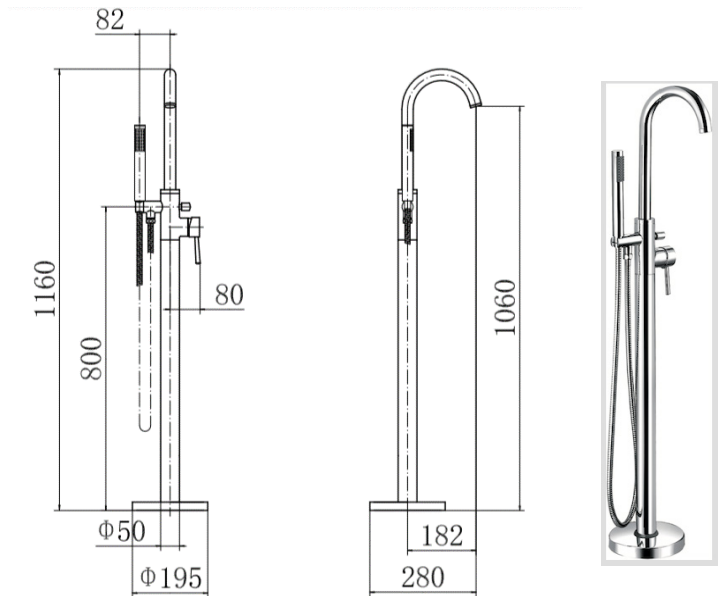

BY CAVALIER BATHROOMS

Harrow 9096 FREE STANDING BATH SHOWER MIXER - CHROME

PRODUCT SPECIFICATION

Product Code: 9096
 Finish: Chrome
 Description: Free Standing Bath Shower Mixer
 Inlet Connections: M10*1*1/2*910
 Construction: Body: Brass
 Handle: Zinc
 Cartridge: 40mm ceramic cartridge
 Gross Weight (kg): 5.463

ADDITIONAL INFORMATION

- Chrome finish
- Flexible inlets
- 10 year guarantee*

WORKING PRESSURES (bar)

Min Pressure	Max Pressure	Best Performance
1 bar	5 bar	2 bar

FLOW RATES (litres per minute)

0.5 Bar	1 Bar	3 Bar
11	15.5	26.7

Products are supplied with full installation instructions and fixings. All measurements in mm and are nominal.