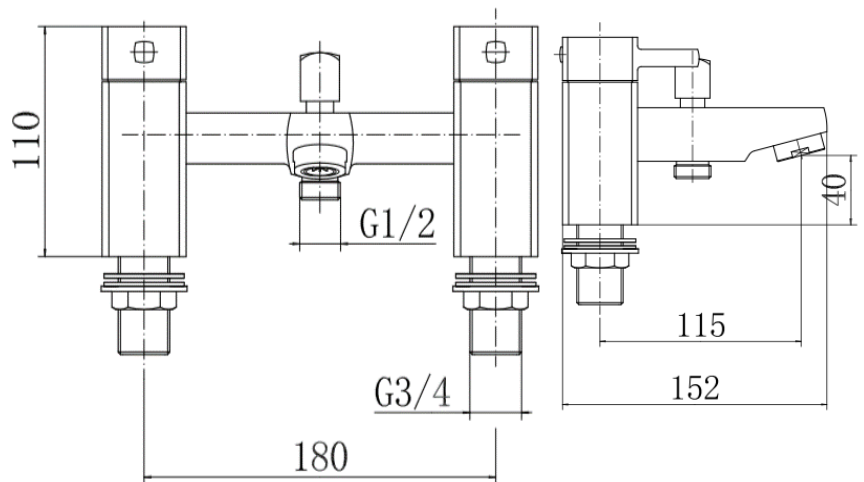

ADDITIONAL INFORMATION

- Chrome finish
- Back nut
- Comes with shower kit and wall bracket
- 10 year guarantee*

WORKING PRESSURES (bar)

Min Pressure	Max Pressure	Best Performance
0.2 bar	5 bar	2 bar

FLOW RATES (litres per minute)

0.5 Bar	1 Bar	3 Bar
26.7	37	63.3

* For full details of our guarantee please refer to our website. Our products are backed by a 10 year guarantee, this is only valid to customers who complete and submit the online Niagara® Guarantee Registration Form within 30 days of installation. Please note that products with finishes other than Chrome are guaranteed for 2 years only. To register and activate your guarantee visit: www.cavalierbathrooms.co.uk

Products are supplied with full installation instructions and fixings. All measurements in mm and are nominal.